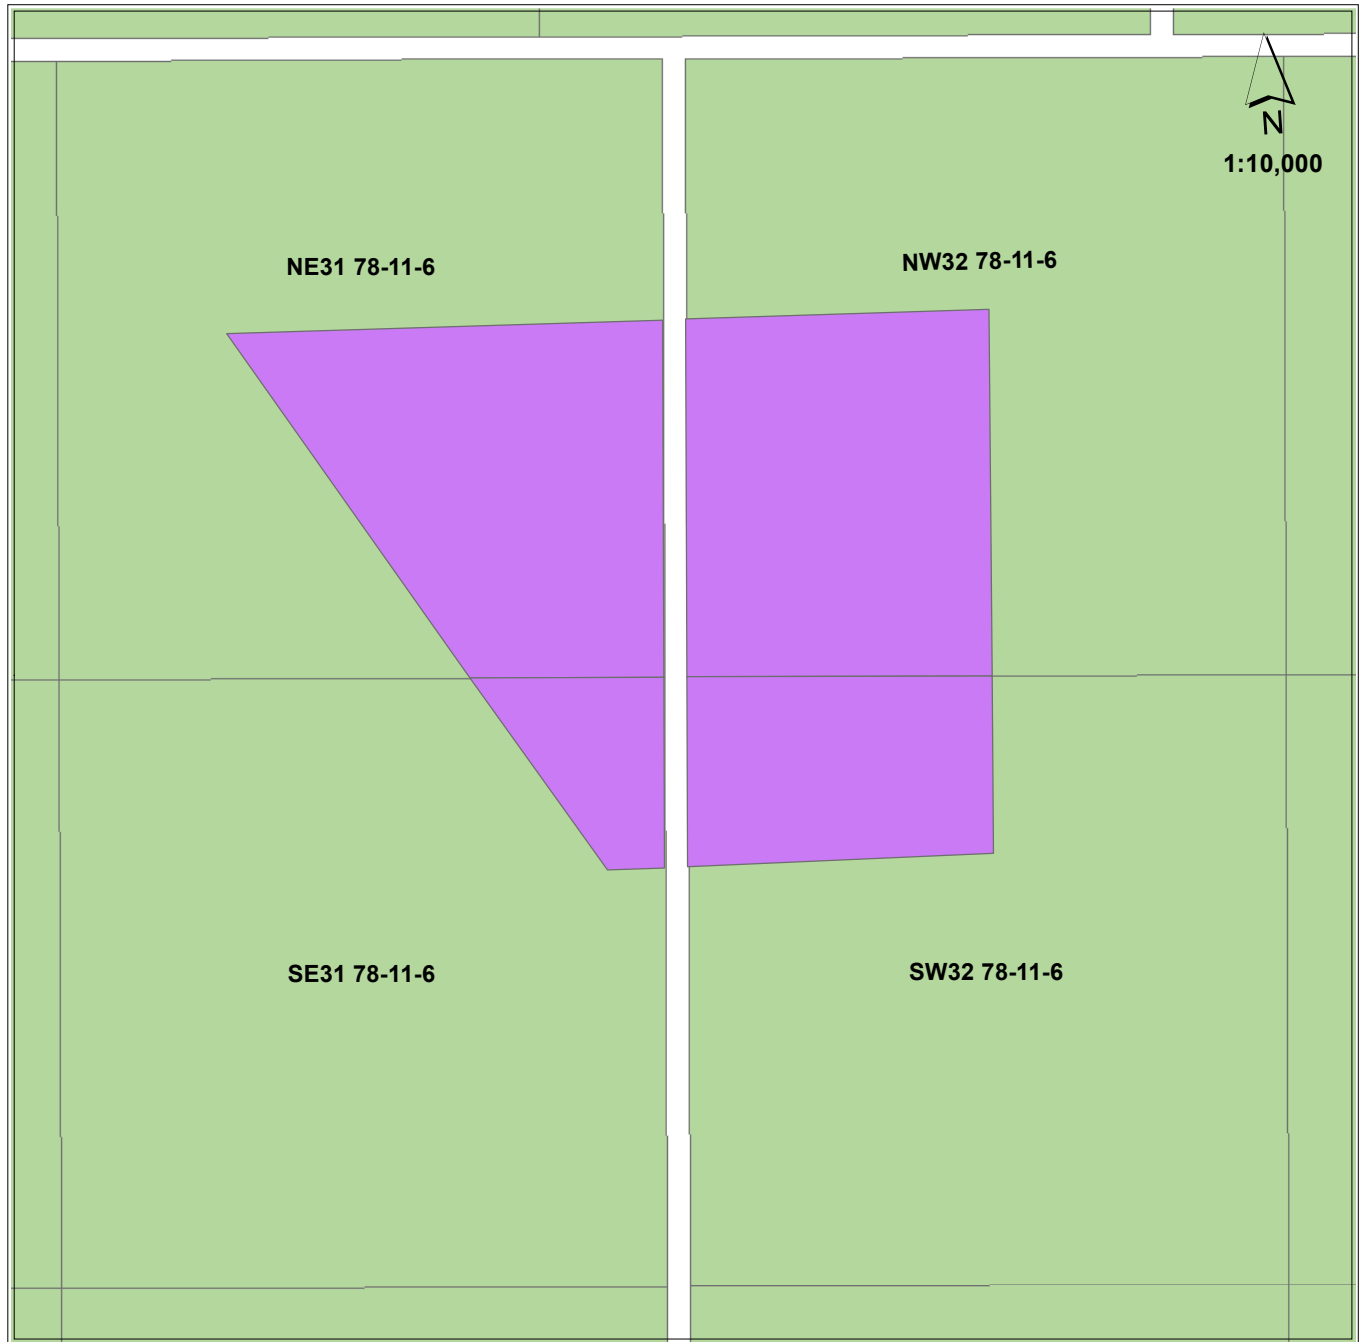

Saddle Hills County - Land Use District Map No. 21

E1/2 Sec 31 and W1/2 Sec 32 78-11-W6M

As amended by Bylaw;
201-2011

Land Use Bylaw Dirstricts

A Agriculture	CR2 Country Residential Two	HR2 Hamlet Residential Two
CL Crown Land	HC Hamlet Commercial	HRI Heavy Rural Industrial
CR1 Country Residential One	HR1 Hamlet Residential One	LRI Light Rural Industrial
	HI Hamlet Industrial	RC Rural Commercial