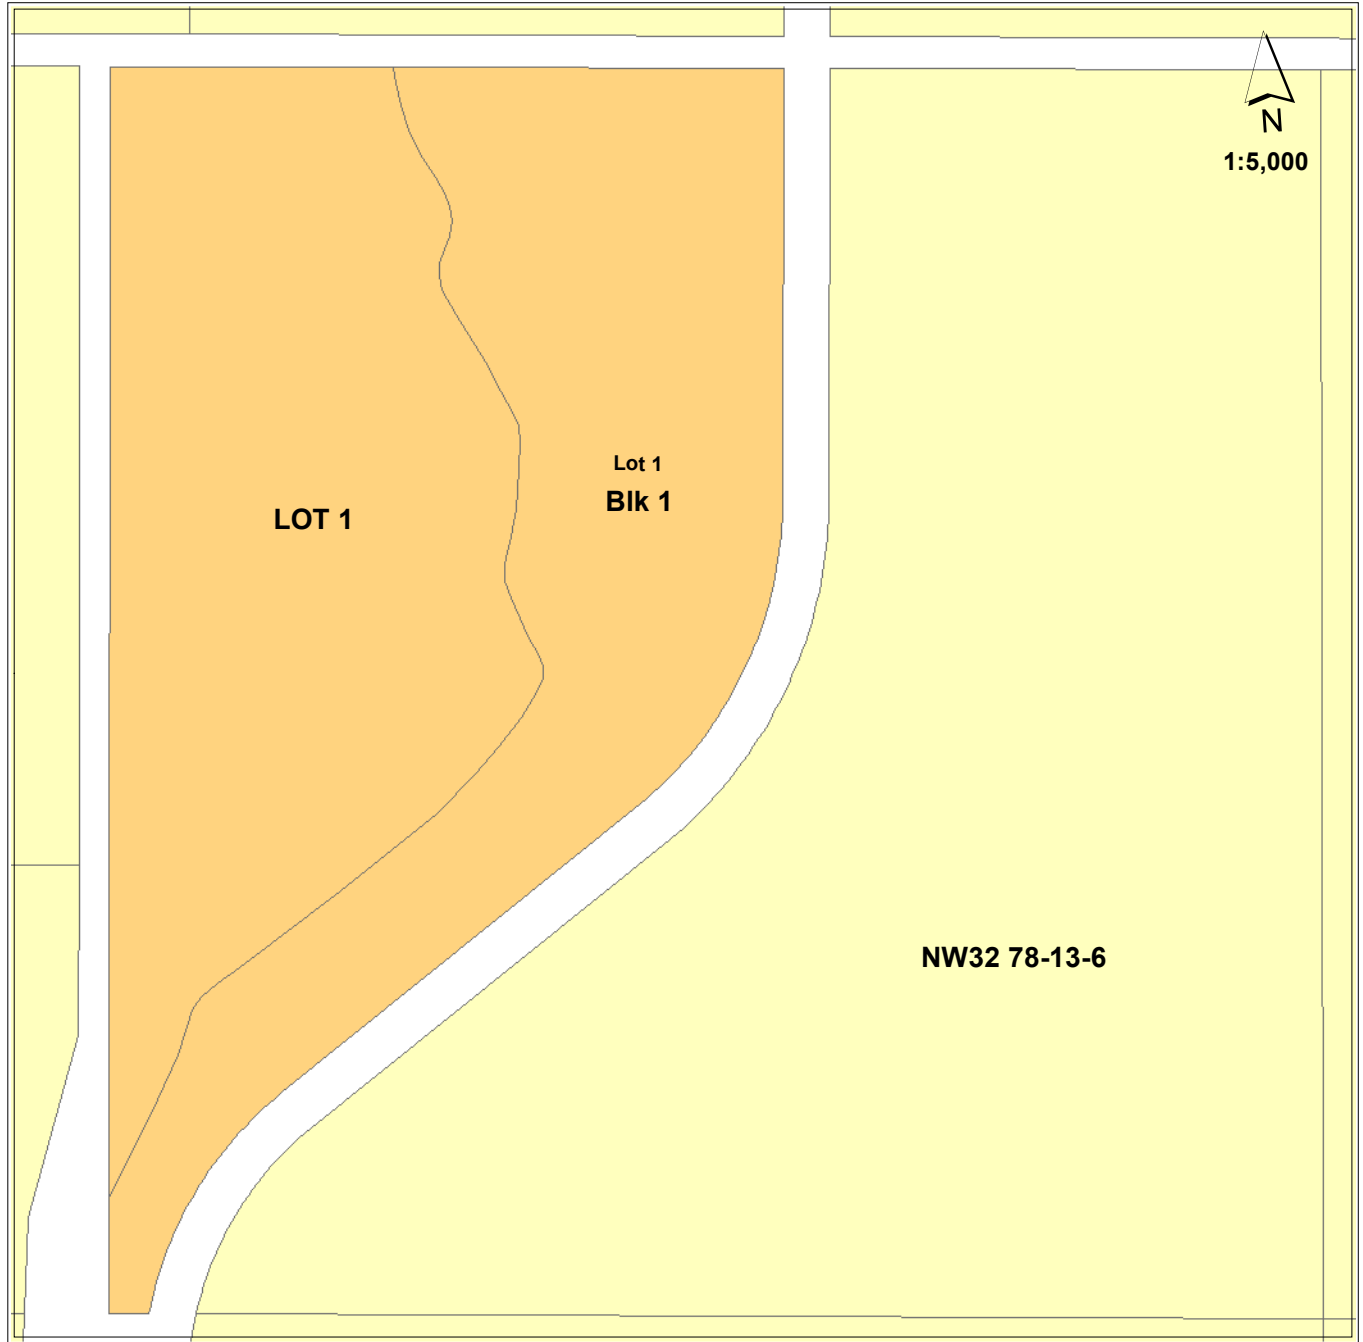

Saddle Hills County - Land Use District Map No. 16

NW Sec 32 78-13 W6M

Land Use Bylaw Dirstricts

A Agriculture	CR2 Country Residential Two	HR2 Hamlet Residential Two
CL Crown Land	HC Hamlet Commercial	HRI Heavy Rural Industrial
CR1 Country Residential One	HI Hamlet Industrial	LRI Light Rural Industrial
	HR1 Hamlet Residential One	RC Rural Commercial