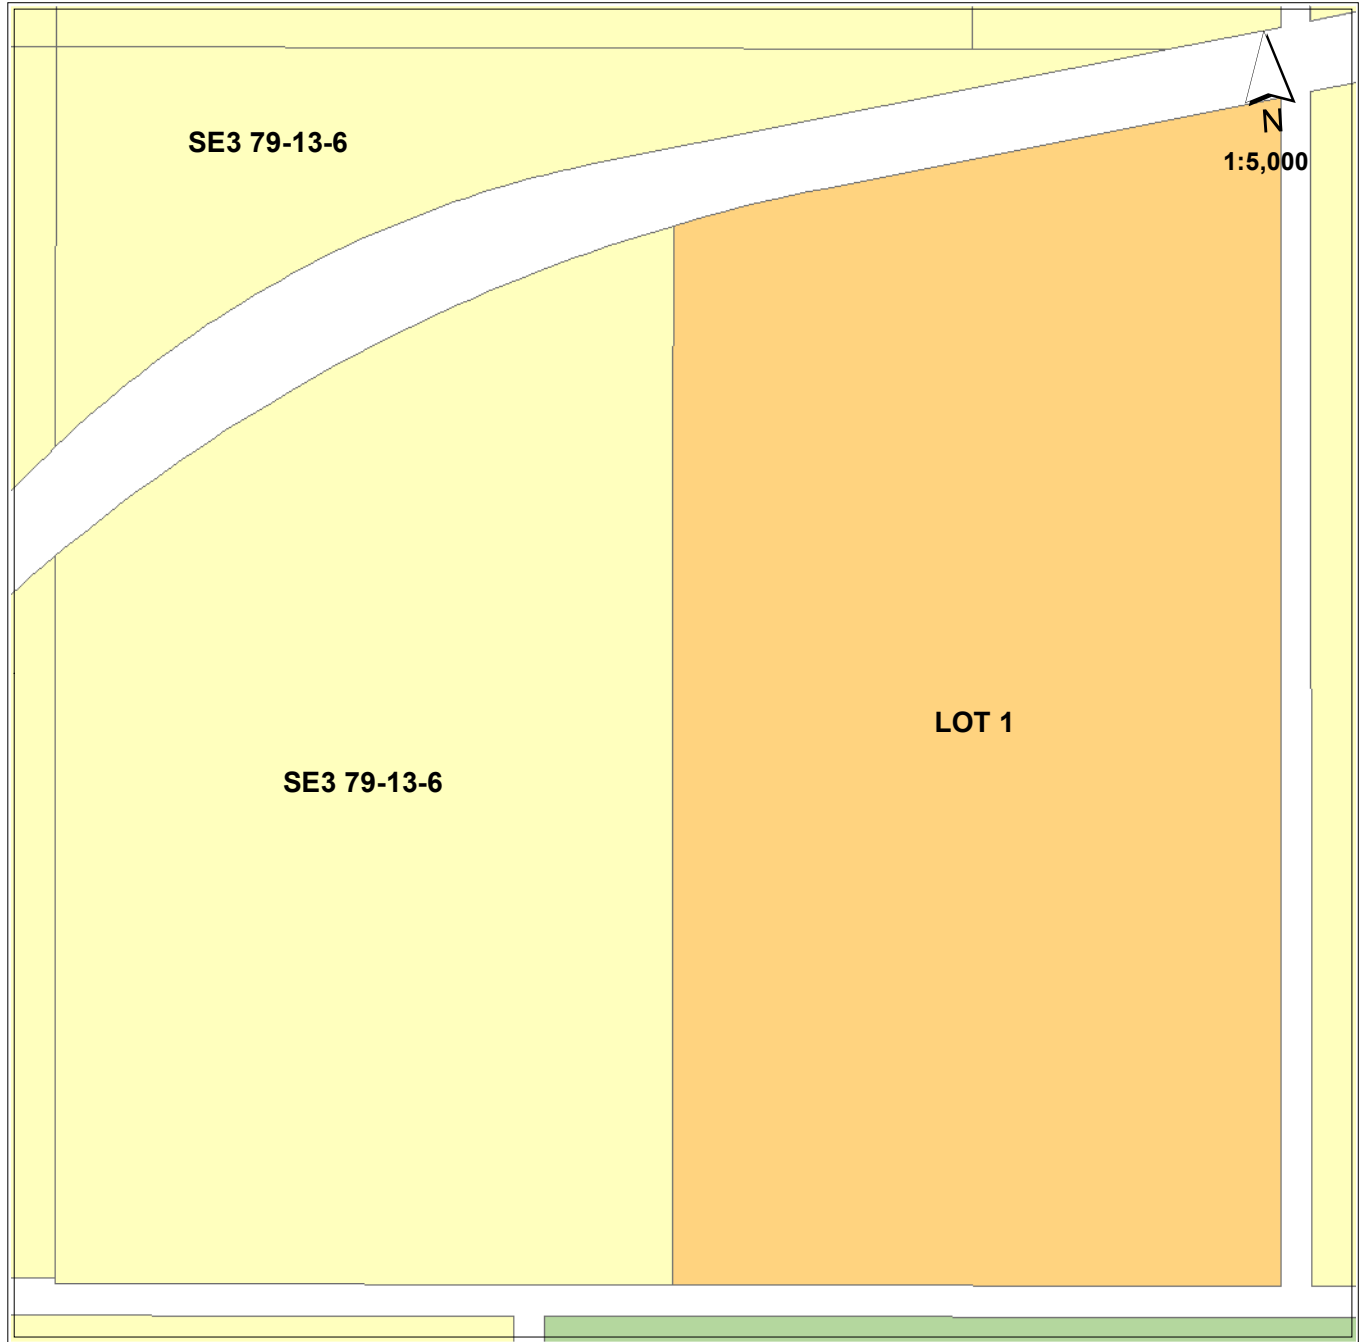

Saddle Hills County - Land Use District Map No. 18

SE Sec 3 79-13 W6M

Land Use Bylaw Dirstricts

A Agriculture	CR2 Country Residential Two	HR2 Hamlet Residential Two
CL Crown Land	HC Hamlet Commercial	HRI Heavy Rural Industrial
CR1 Country Residential One	HR1 Hamlet Residential One	LRI Light Rural Industrial
		RC Rural Commercial