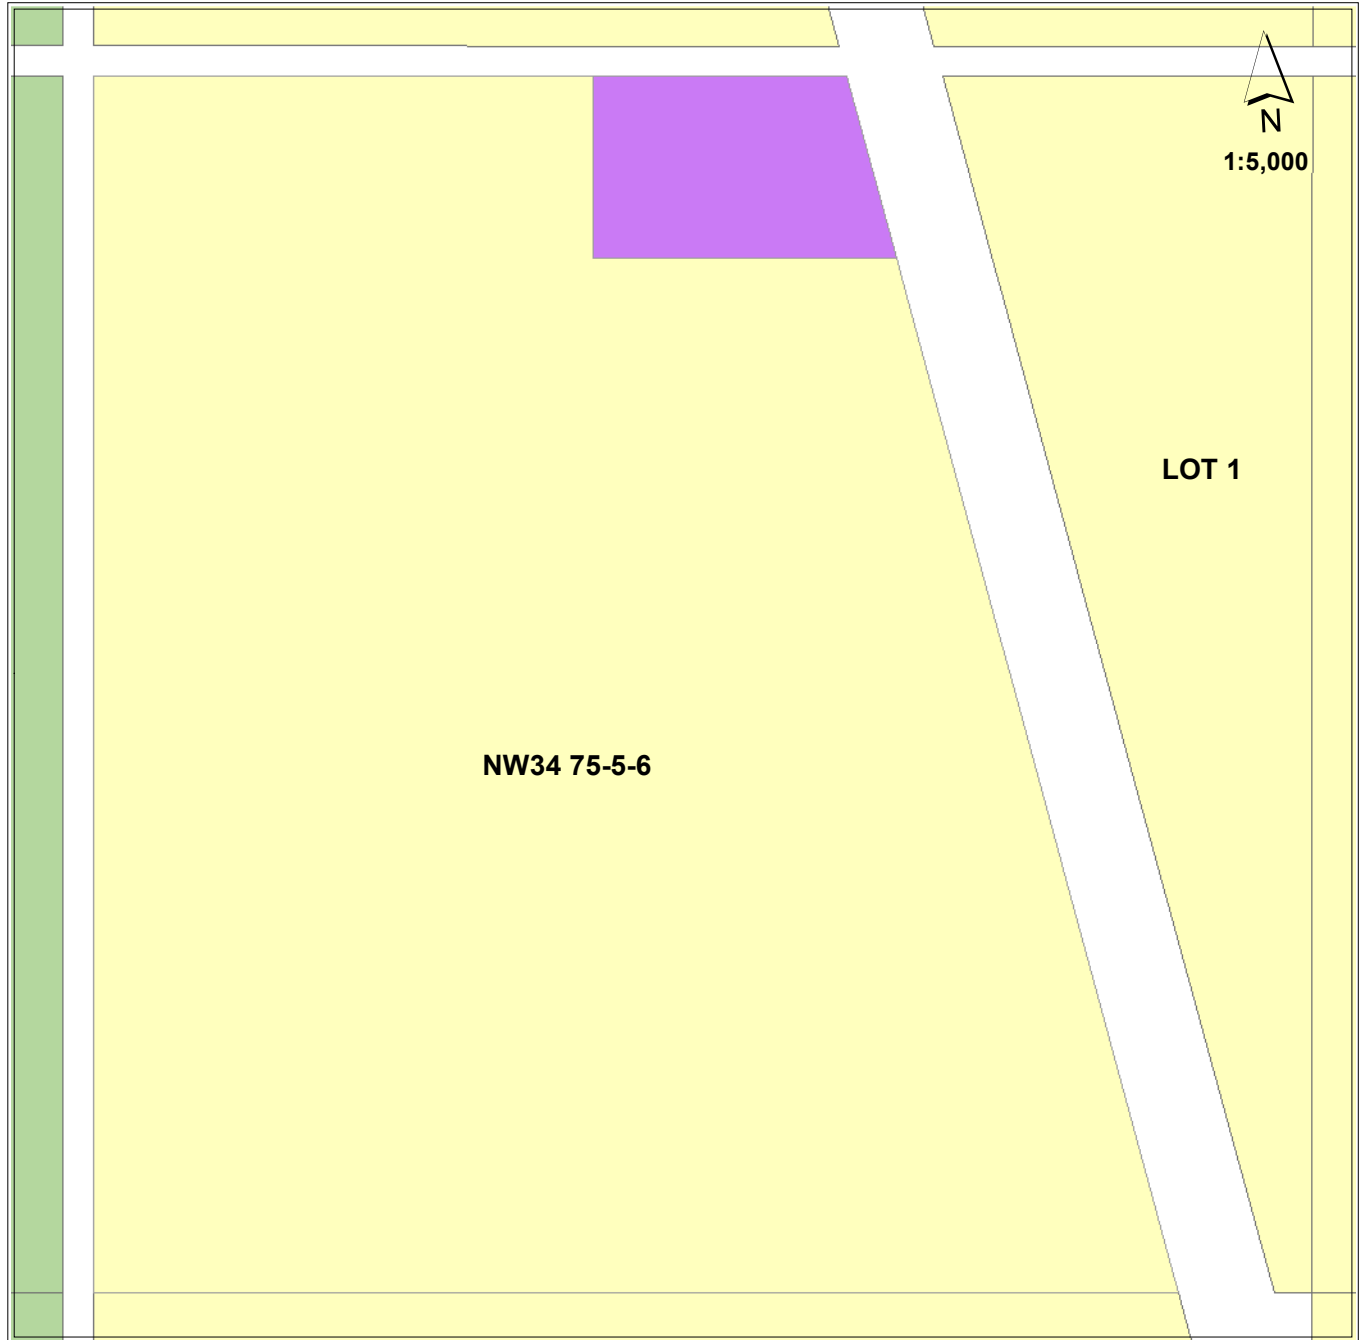

Saddle Hills County - Land Use District Map No. 17

NW Sec 34 75-5 W6M

Land Use Bylaw Dirstricts

A Agriculture	CR2 Country Residential Two	HR2 Hamlet Residential Two
CL Crown Land	HC Hamlet Commercial	HRI Heavy Rural Industrial
CR1 Country Residential One	HR1 Hamlet Residential One	LRI Light Rural Industrial
		RC Rural Commercial