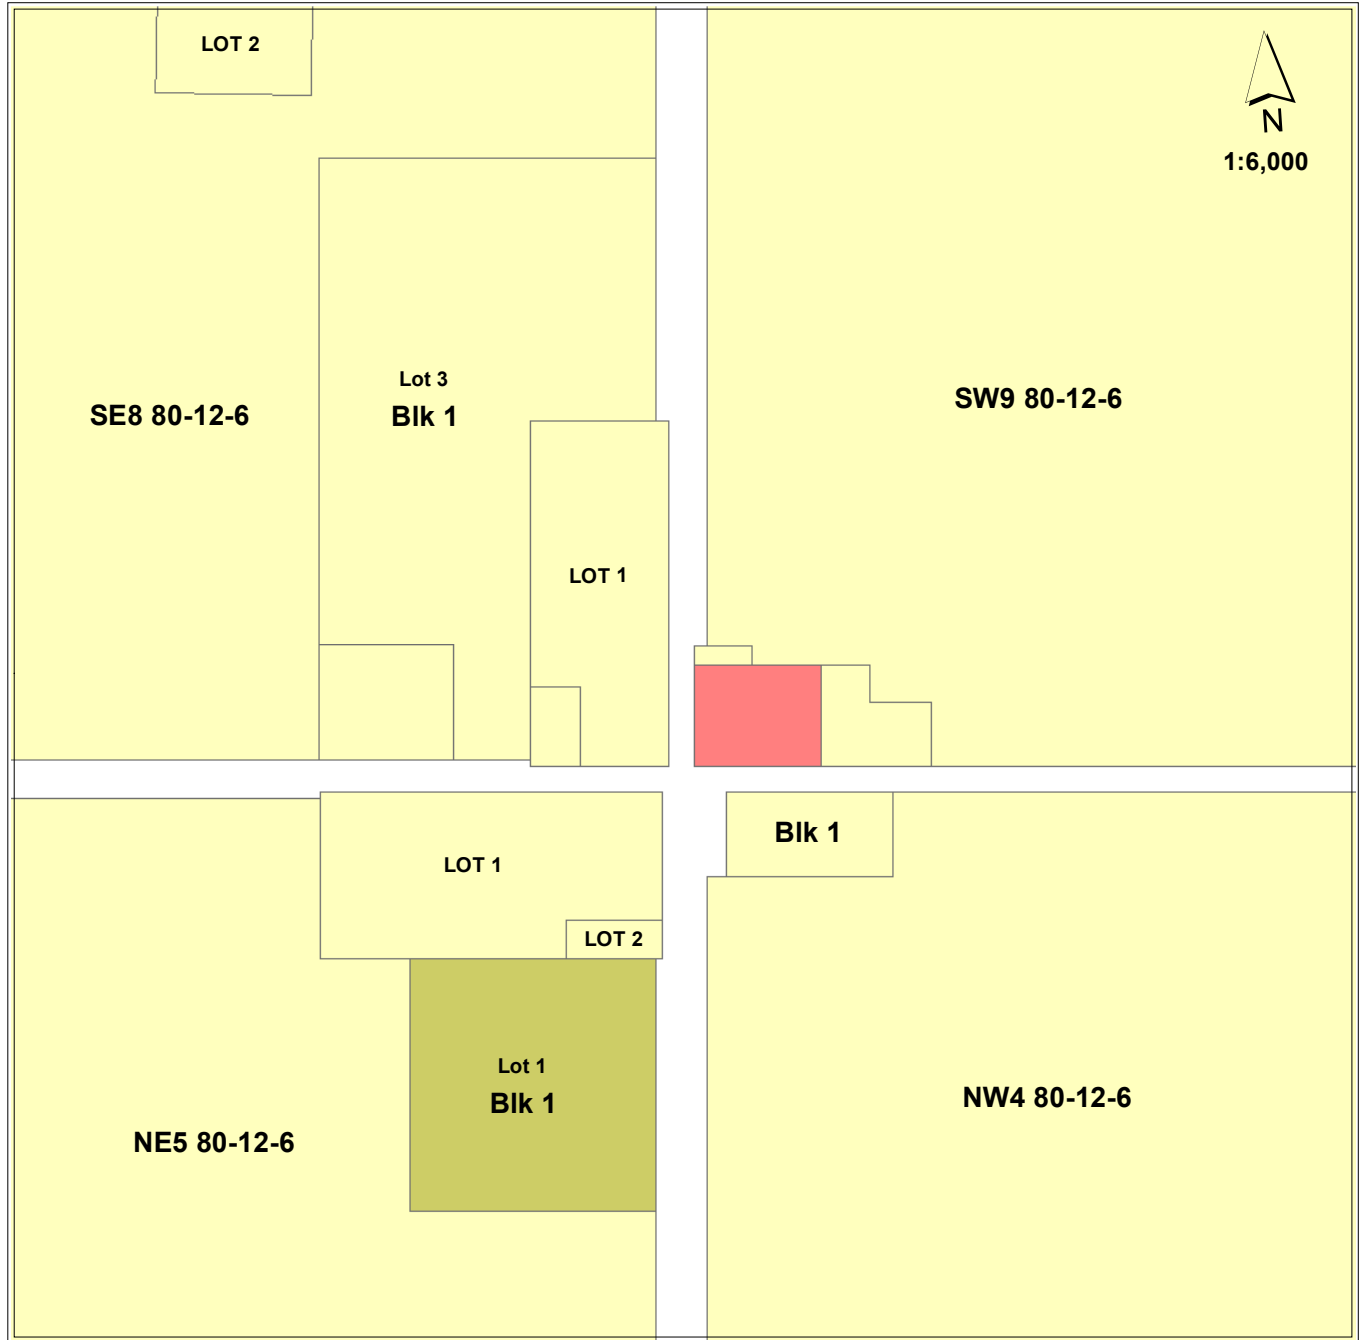

Saddle Hills County - Land Use District Map No. 2

Hamlet of Woking

Land Use Bylaw Dirstricts

A Agriculture	CR2 Country Residential Two	HR2 Hamlet Residential Two
CL Crown Land	HC Hamlet Commercial	HRI Heavy Rural Industrial
CR1 Country Residential One	LRI Light Rural Industrial	RC Rural Commercial
	HR1 Hamlet Residential One	
	HI Hamlet Industrial	

Saddle Hills County - Land Use District Map No. 2A

Hamlet of Woking

0 0.15 0.3 0.45 0.6 Kilometers

Land Use Bylaw Dirstricts

 A Agriculture	 HC Hamlet Commercial	 HR2 Hamlet Residential Two	 HRI Heavy Rural Industrial
 CL Crown Land	 HI Hamlet Industrial	 HR1 Hamlet Residential One	 LRI Light Rural Industrial
 CR1 Country Residential One	 RC Rural Commercial		

Saddle Hills County - Land Use District Map No. 3 Settlement of Savanna

Land Use Bylaw Dirstricts

 A Agriculture	 CR2 Country Residential Two	 HR2 Hamlet Residential Two
 CL Crown Land	 HC Hamlet Commercial	 HRI Heavy Rural Industrial
 CR1 Country Residential One	 HR1 Hamlet Residential One	 LRI Light Rural Industrial
		 RC Rural Commercial

Saddle Hills County - Land Use District Map No. 4 Settlement of Bonanza

Land Use Bylaw Dirstricts

 A Agriculture	 CR2 Country Residential Two	 HR2 Hamlet Residential Two
 CL Crown Land	 HC Hamlet Commercial	 HRI Heavy Rural Industrial
 CR1 Country Residential One	 HI Hamlet Industrial	 LRI Light Rural Industrial
	 HR1 Hamlet Residential One	 RC Rural Commercial