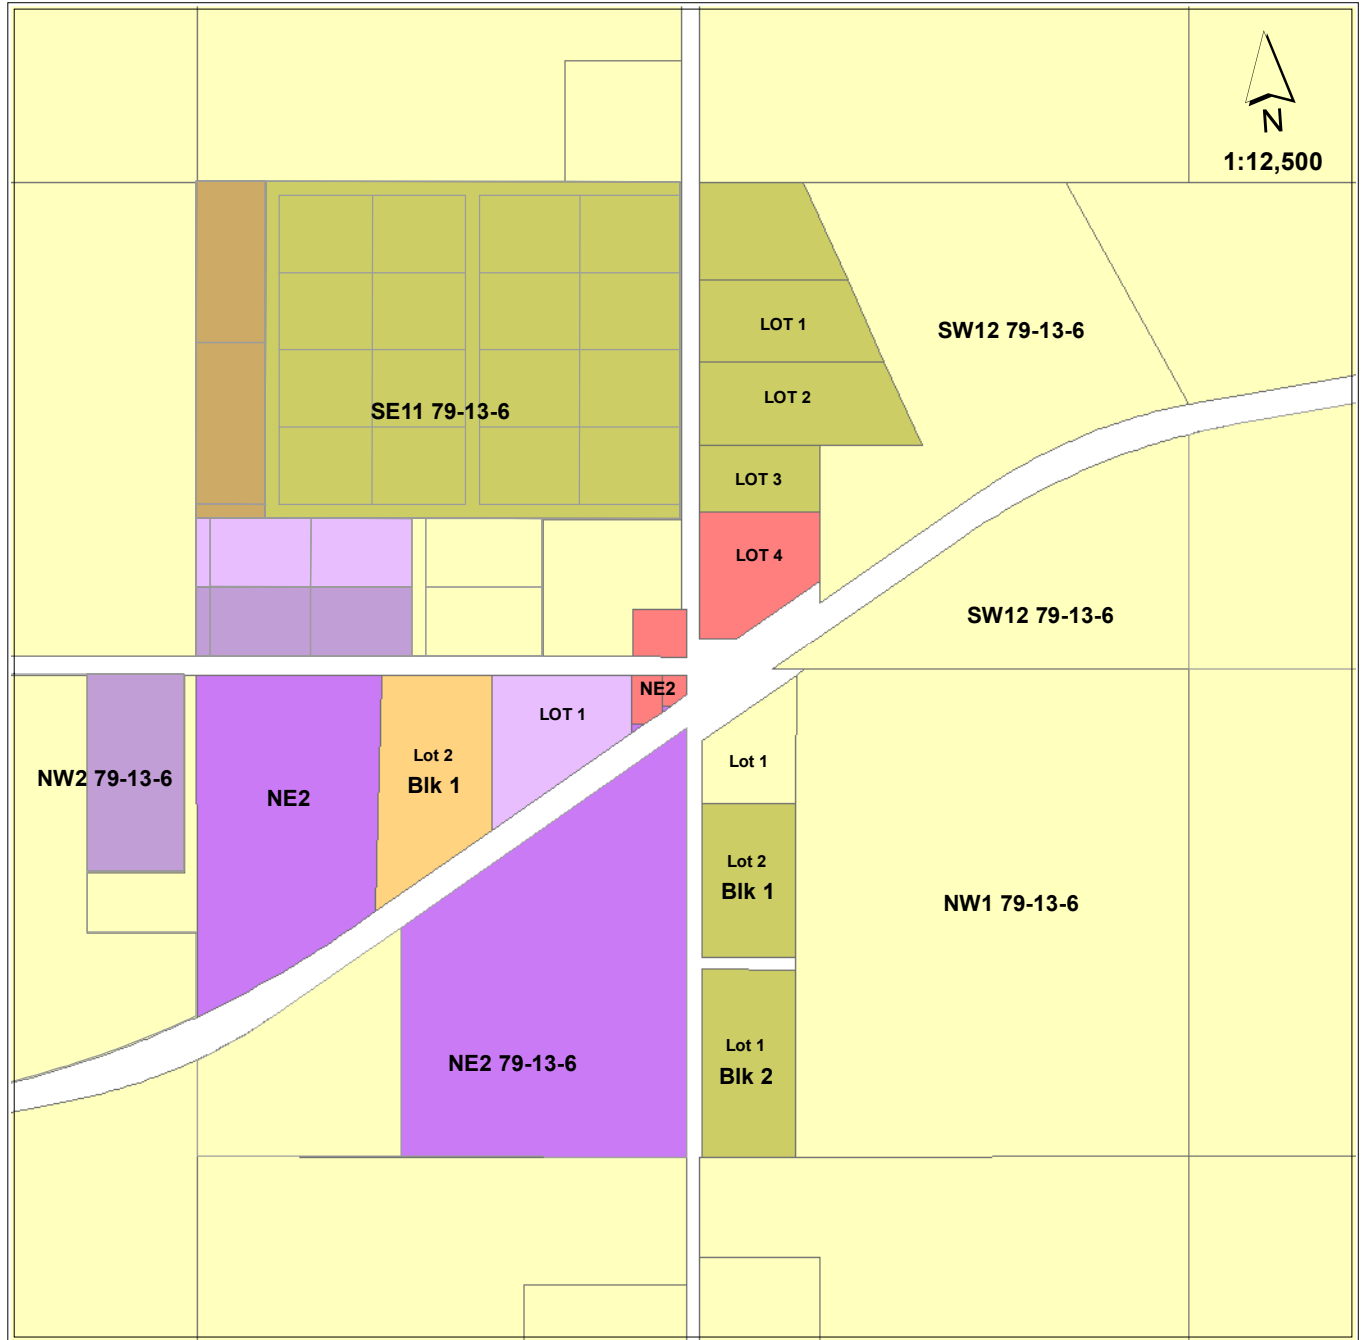

Saddle Hills County - Land Use District Map No. 2A

Hamlet of Woking

0 0.15 0.3 0.45 0.6 Kilometers

Land Use Bylaw Dirstricts

 A Agriculture	 HC Hamlet Commercial	 HR2 Hamlet Residential Two	 HRI Heavy Rural Industrial
 CL Crown Land	 HI Hamlet Industrial	 HR1 Hamlet Residential One	 LRI Light Rural Industrial
 CR1 Country Residential One	 RC Rural Commercial		

Saddle Hills County - Land Use District Map No. 3 Settlement of Savanna

Land Use Bylaw Dirstricts

 A Agriculture	 CR2 Country Residential Two	 HR2 Hamlet Residential Two
 CL Crown Land	 HC Hamlet Commercial	 HRI Heavy Rural Industrial
 CR1 Country Residential One	 HR1 Hamlet Residential One	 LRI Light Rural Industrial
		 RC Rural Commercial

Saddle Hills County - Land Use District Map No. 4 Settlement of Bonanza

Land Use Bylaw Dirstricts

 A Agriculture	 CR2 Country Residential Two	 HR2 Hamlet Residential Two
 CL Crown Land	 HC Hamlet Commercial	 HRI Heavy Rural Industrial
 CR1 Country Residential One	 HI Hamlet Industrial	 LRI Light Rural Industrial
	 HR1 Hamlet Residential One	 RC Rural Commercial

Saddle Hills County - Land Use District Map No. 5 Settlement of Bay Tree

As amended by Bylaws;
205-2011
224-2014
232-2014
288-2017

Land Use Bylaw Dirstricts

A Agriculture	CR2 Country Residential Two	HR2 Hamlet Residential Two
CL Crown Land	HC Hamlet Commercial	HRI Heavy Rural Industrial
CR1 Country Residential One	HI Hamlet Industrial	LRI Light Rural Industrial
	HR1 Hamlet Residential One	RC Rural Commercial