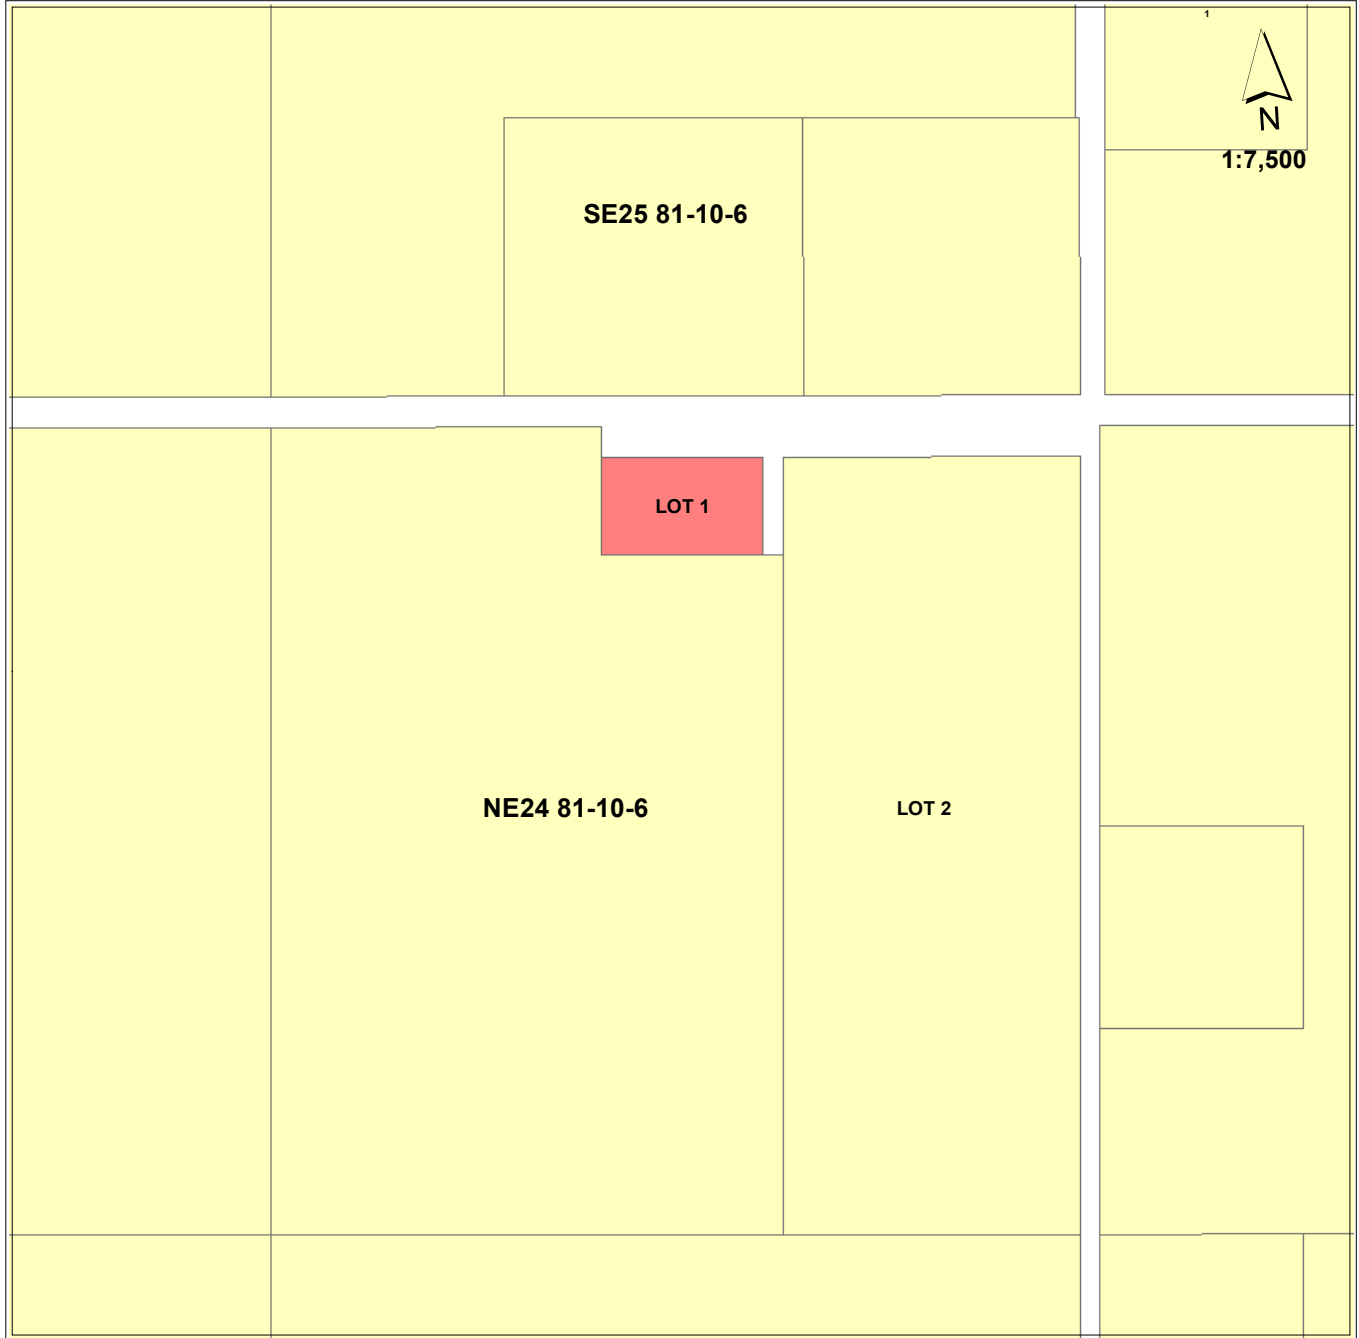

Saddle Hills County - Land Use District Map No. 2

Hamlet of Woking

Land Use Bylaw Dirstricts

 A Agriculture	 CR2 Country Residential Two	 HR2 Hamlet Residential Two
 CL Crown Land	 HC Hamlet Commercial	 HRI Heavy Rural Industrial
 CR1 Country Residential One	 HR1 Hamlet Residential One	 LRI Light Rural Industrial
		 RC Rural Commercial

Saddle Hills County - Land Use District Map No. 2A

Hamlet of Woking

Land Use Bylaw Dirstricts

 A Agriculture	 HC Hamlet Commercial	 HR2 Hamlet Residential Two	 HRI Heavy Rural Industrial
 CL Crown Land	 HI Hamlet Industrial	 HR1 Hamlet Residential One	 LRI Light Rural Industrial
 CR1 Country Residential One	 RC Rural Commercial		

Saddle Hills County - Land Use District Map No. 3 Settlement of Savanna

Land Use Bylaw Dirstricts

 A Agriculture	 CR2 Country Residential Two	 HR2 Hamlet Residential Two
 CL Crown Land	 HC Hamlet Commercial	 HRI Heavy Rural Industrial
 CR1 Country Residential One	 HR1 Hamlet Residential One	 LRI Light Rural Industrial
		 RC Rural Commercial

Saddle Hills County - Land Use District Map No. 4 Settlement of Bonanza

Land Use Bylaw Dirstricts

A Agriculture	CR2 Country Residential Two	HR2 Hamlet Residential Two
CL Crown Land	HC Hamlet Commercial	HRI Heavy Rural Industrial
CR1 Country Residential One	HR1 Hamlet Residential One	LRI Light Rural Industrial
		RC Rural Commercial