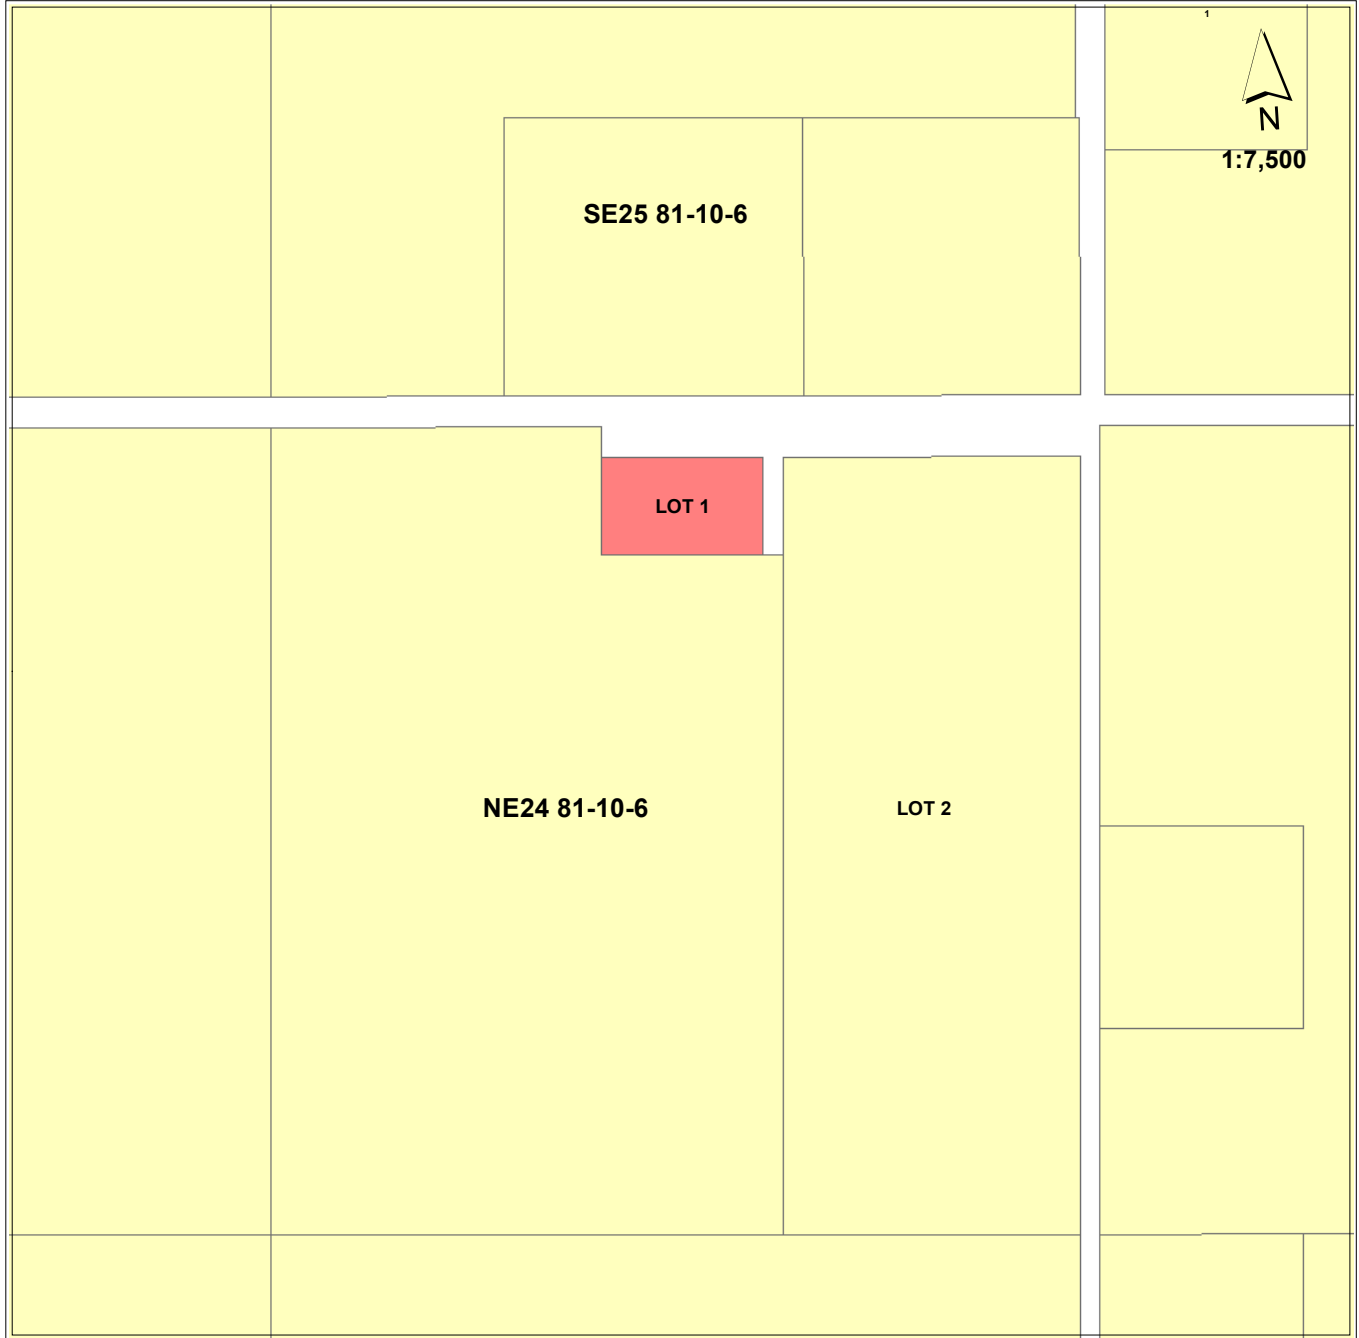

Saddle Hills County - Land Use District Map No. 2

Hamlet of Woking

Land Use Bylaw Dirstricts

A Agriculture	CR2 Country Residential Two	HR2 Hamlet Residential Two
CL Crown Land	HC Hamlet Commercial	HRI Heavy Rural Industrial
CR1 Country Residential One	LRI Light Rural Industrial	RC Rural Commercial
	HR1 Hamlet Residential One	
	HI Hamlet Industrial	

Saddle Hills County - Land Use District Map No. 2A

Hamlet of Woking

0 0.15 0.3 0.45 0.6 Kilometers

Land Use Bylaw Dirstricts

 A Agriculture	 HC Hamlet Commercial	 HR2 Hamlet Residential Two	 HRI Heavy Rural Industrial
 CL Crown Land	 HI Hamlet Industrial	 HR1 Hamlet Residential One	 LRI Light Rural Industrial
 CR1 Country Residential One	 RC Rural Commercial		

Saddle Hills County - Land Use District Map No. 3 Settlement of Savanna

Land Use Bylaw Dirstricts

 A Agriculture	 CR2 Country Residential Two	 HR2 Hamlet Residential Two
 CL Crown Land	 HC Hamlet Commercial	 HRI Heavy Rural Industrial
 CR1 Country Residential One	 HR1 Hamlet Residential One	 LRI Light Rural Industrial
		 RC Rural Commercial

Saddle Hills County - Land Use District Map No. 4 Settlement of Bonanza

Land Use Bylaw Dirstricts

 A Agriculture	 CR2 Country Residential Two	 HR2 Hamlet Residential Two
 CL Crown Land	 HC Hamlet Commercial	 HRI Heavy Rural Industrial
 CR1 Country Residential One	 HI Hamlet Industrial	 LRI Light Rural Industrial
	 HR1 Hamlet Residential One	 RC Rural Commercial