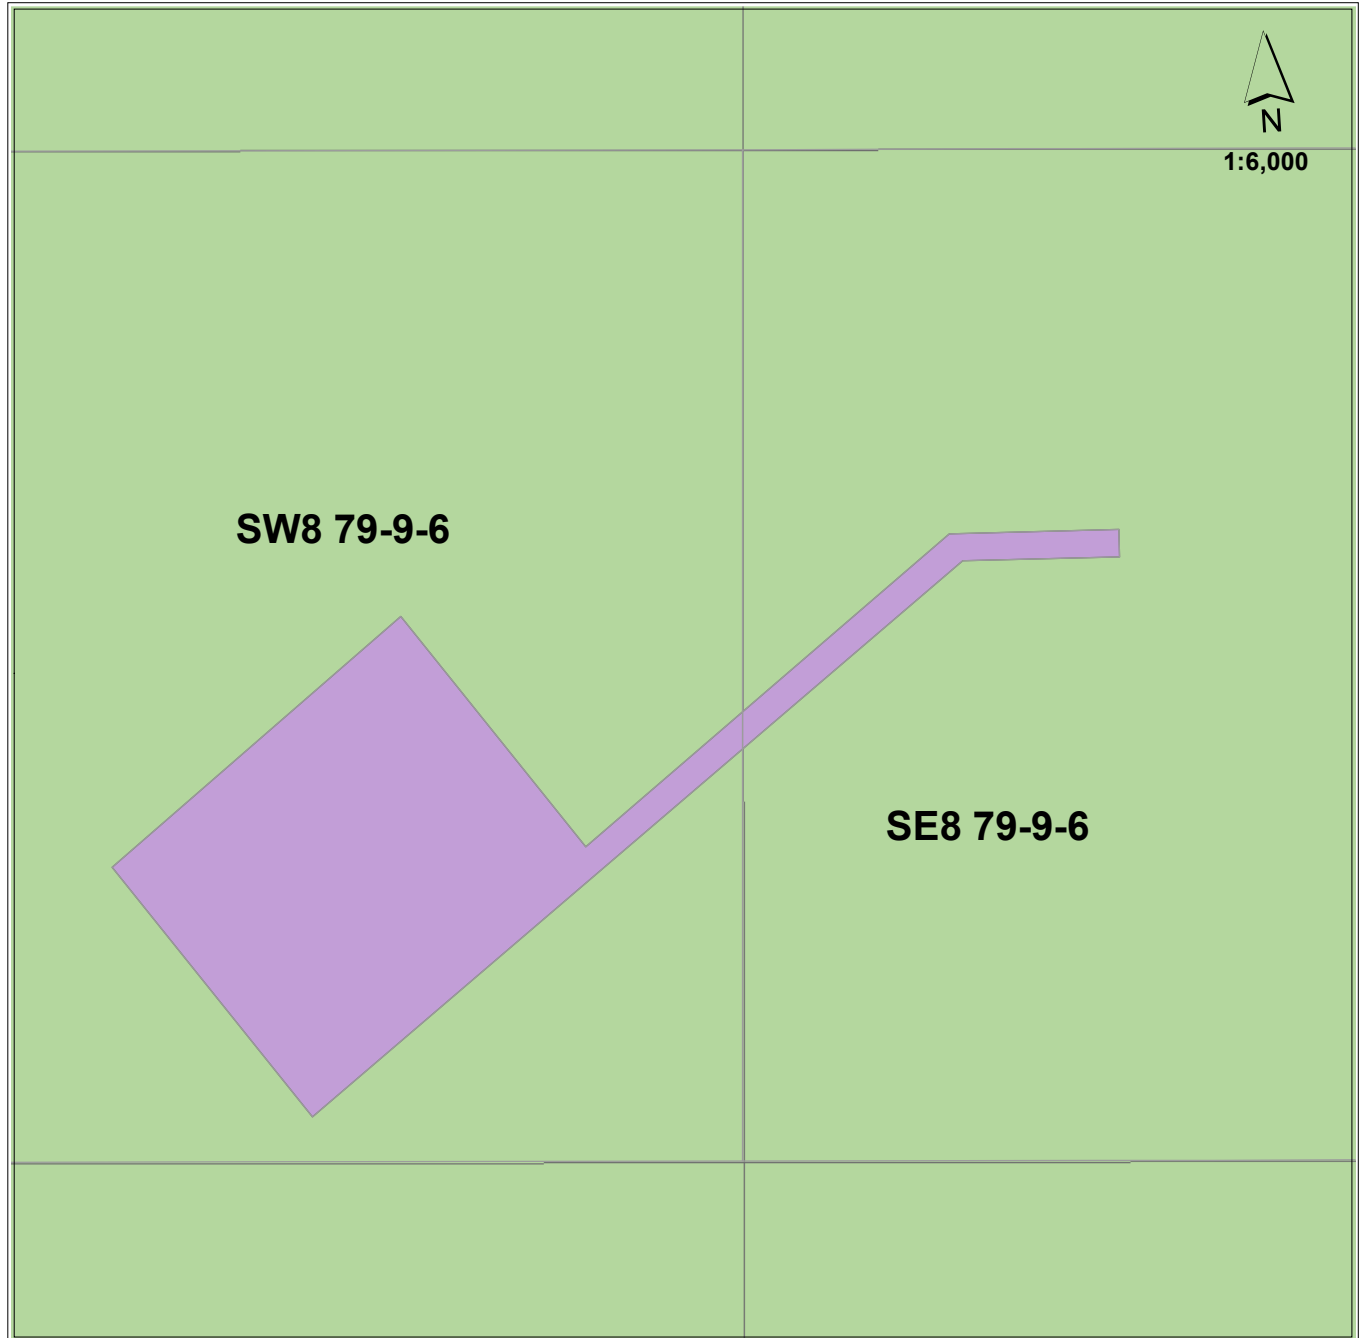

Saddle Hills County - Land Use District Map No. 24

S1/2 Sec 8 79-9-W6M

As amended by Bylaw;
232-2014

Land Use Bylaw Dirstricts

A Agriculture	CR2 Country Residential Two	HR2 Hamlet Residential Two
CL Crown Land	HC Hamlet Commercial	HRI Heavy Rural Industrial
CR1 Country Residential One	HR1 Hamlet Residential One	LRI Light Rural Industrial
		RC Rural Commercial