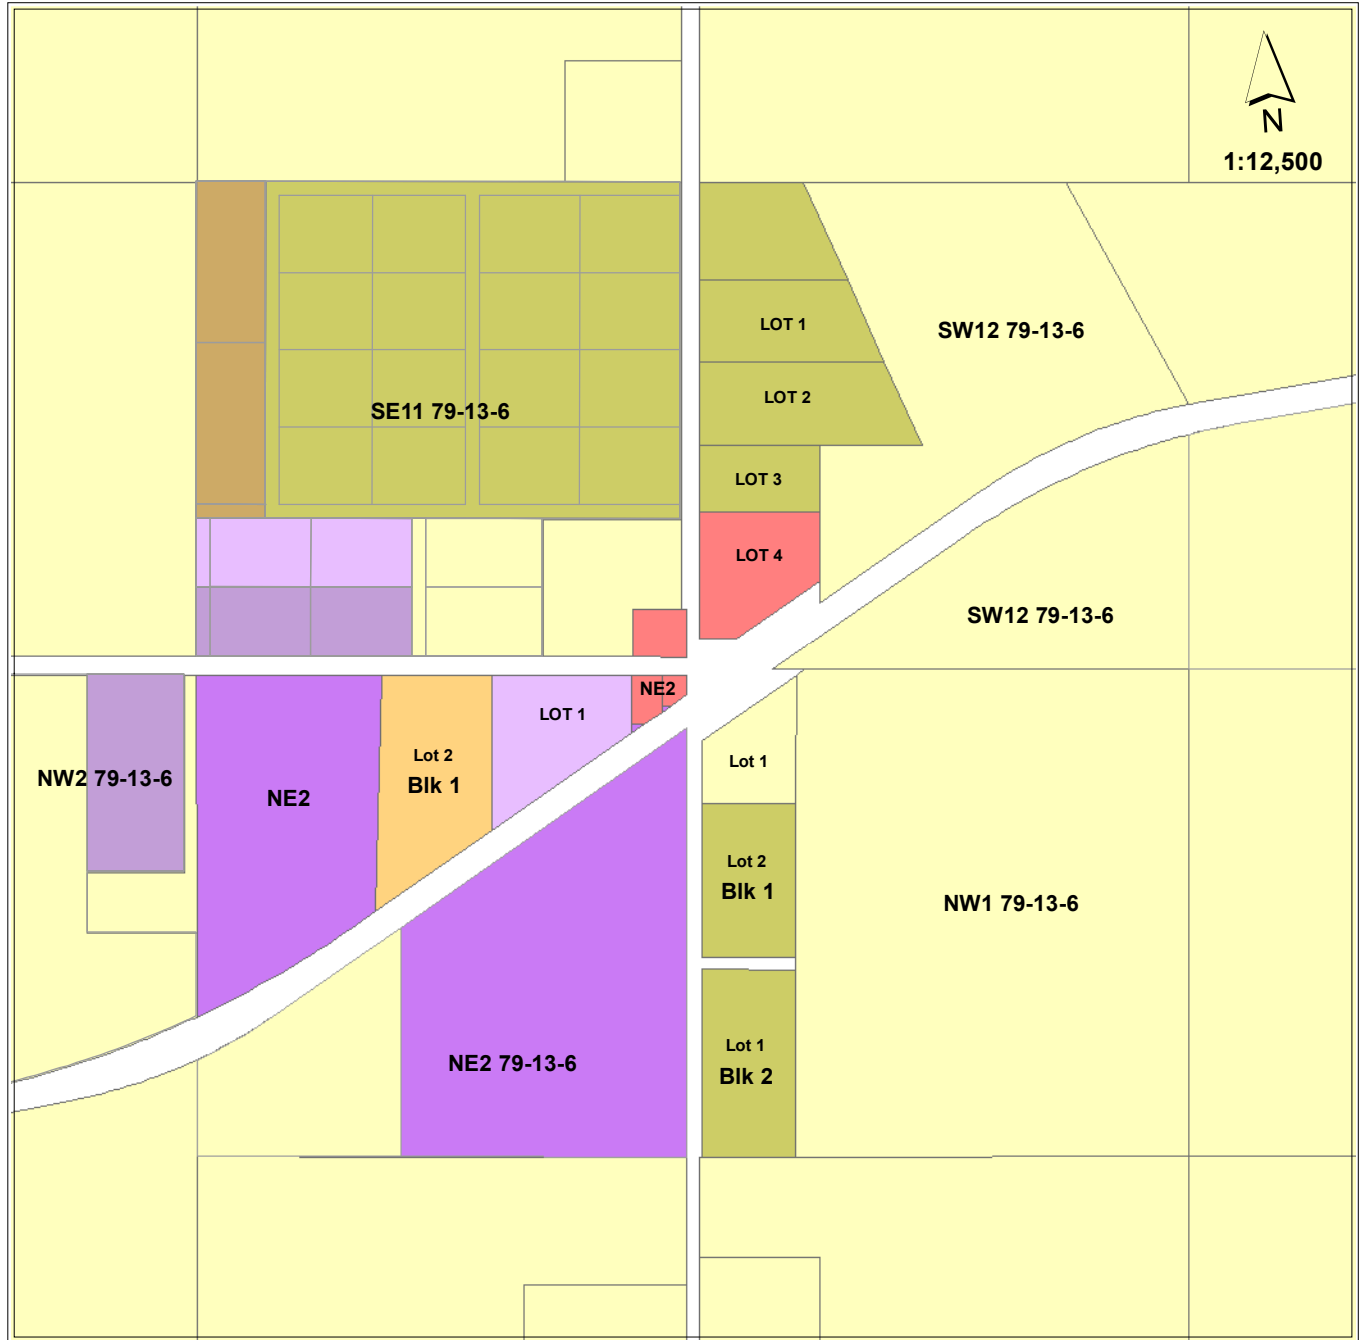

Saddle Hills County - Land Use District Map No. 2A

Hamlet of Woking

Land Use Bylaw Dirstricts

 A Agriculture	 HC Hamlet Commercial	 HR2 Hamlet Residential Two	 HRI Heavy Rural Industrial
 CL Crown Land	 HI Hamlet Industrial	 HR1 Hamlet Residential One	 LRI Light Rural Industrial
 CR1 Country Residential One	 RC Rural Commercial		

Saddle Hills County - Land Use District Map No. 3 Settlement of Savanna

Land Use Bylaw Dirstricts

 A Agriculture	 CR2 Country Residential Two	 HR2 Hamlet Residential Two
 CL Crown Land	 HC Hamlet Commercial	 HRI Heavy Rural Industrial
 CR1 Country Residential One	 HR1 Hamlet Residential One	 LRI Light Rural Industrial
		 RC Rural Commercial

Saddle Hills County - Land Use District Map No. 4 Settlement of Bonanza

Land Use Bylaw Dirstricts

A Agriculture	CR2 Country Residential Two	HR2 Hamlet Residential Two
CL Crown Land	HC Hamlet Commercial	HRI Heavy Rural Industrial
CR1 Country Residential One	HR1 Hamlet Residential One	LRI Light Rural Industrial
		RC Rural Commercial

Saddle Hills County - Land Use District Map No. 5 Settlement of Bay Tree

As amended by Bylaws;
205-2011
224-2014
232-2014
288-2017

Land Use Bylaw Dirstricts

A Agriculture	CR2 Country Residential Two	HR2 Hamlet Residential Two
CL Crown Land	HC Hamlet Commercial	HRI Heavy Rural Industrial
CR1 Country Residential One	HI Hamlet Industrial	LRI Light Rural Industrial
	HR1 Hamlet Residential One	RC Rural Commercial