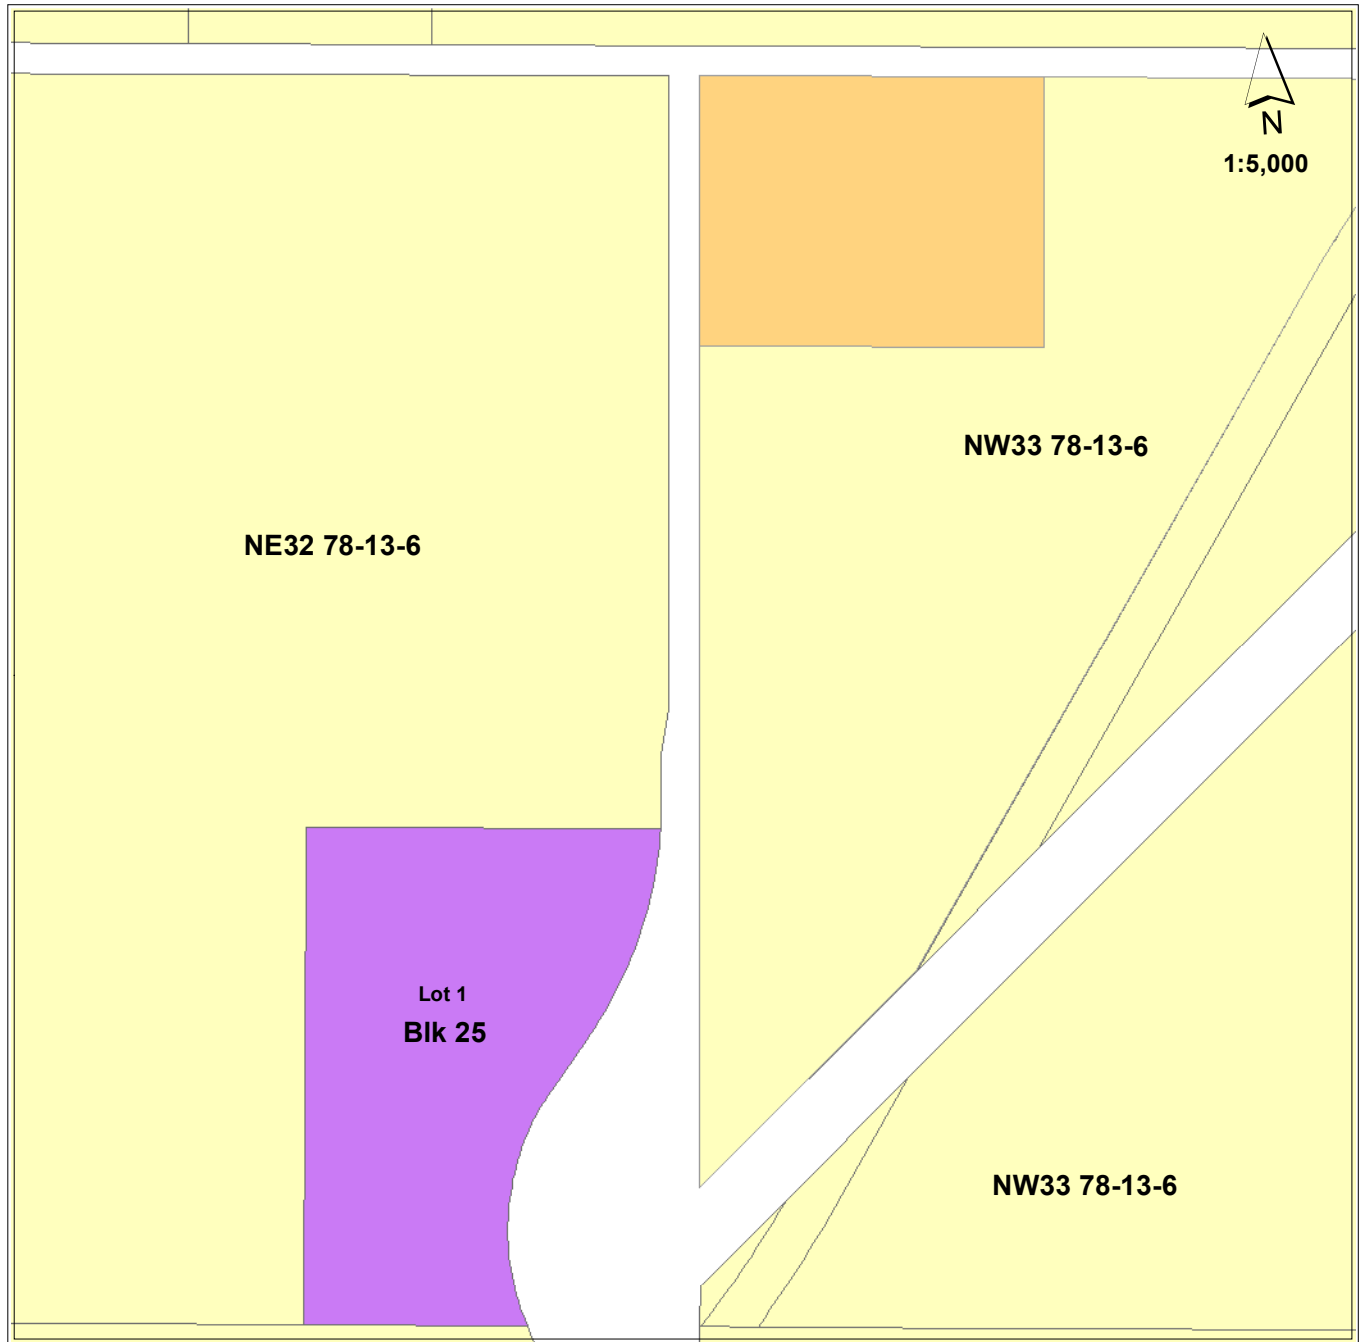

Saddle Hills County - Land Use District Map No. 12

NE Sec 32 & NW Sec 33 78-13 W6M

Land Use Bylaw Dirstricts

A Agriculture	CR2 Country Residential Two	HR2 Hamlet Residential Two
CL Crown Land	HC Hamlet Commercial	HRI Heavy Rural Industrial
CR1 Country Residential One	HR1 Hamlet Residential One	LRI Light Rural Industrial
		RC Rural Commercial