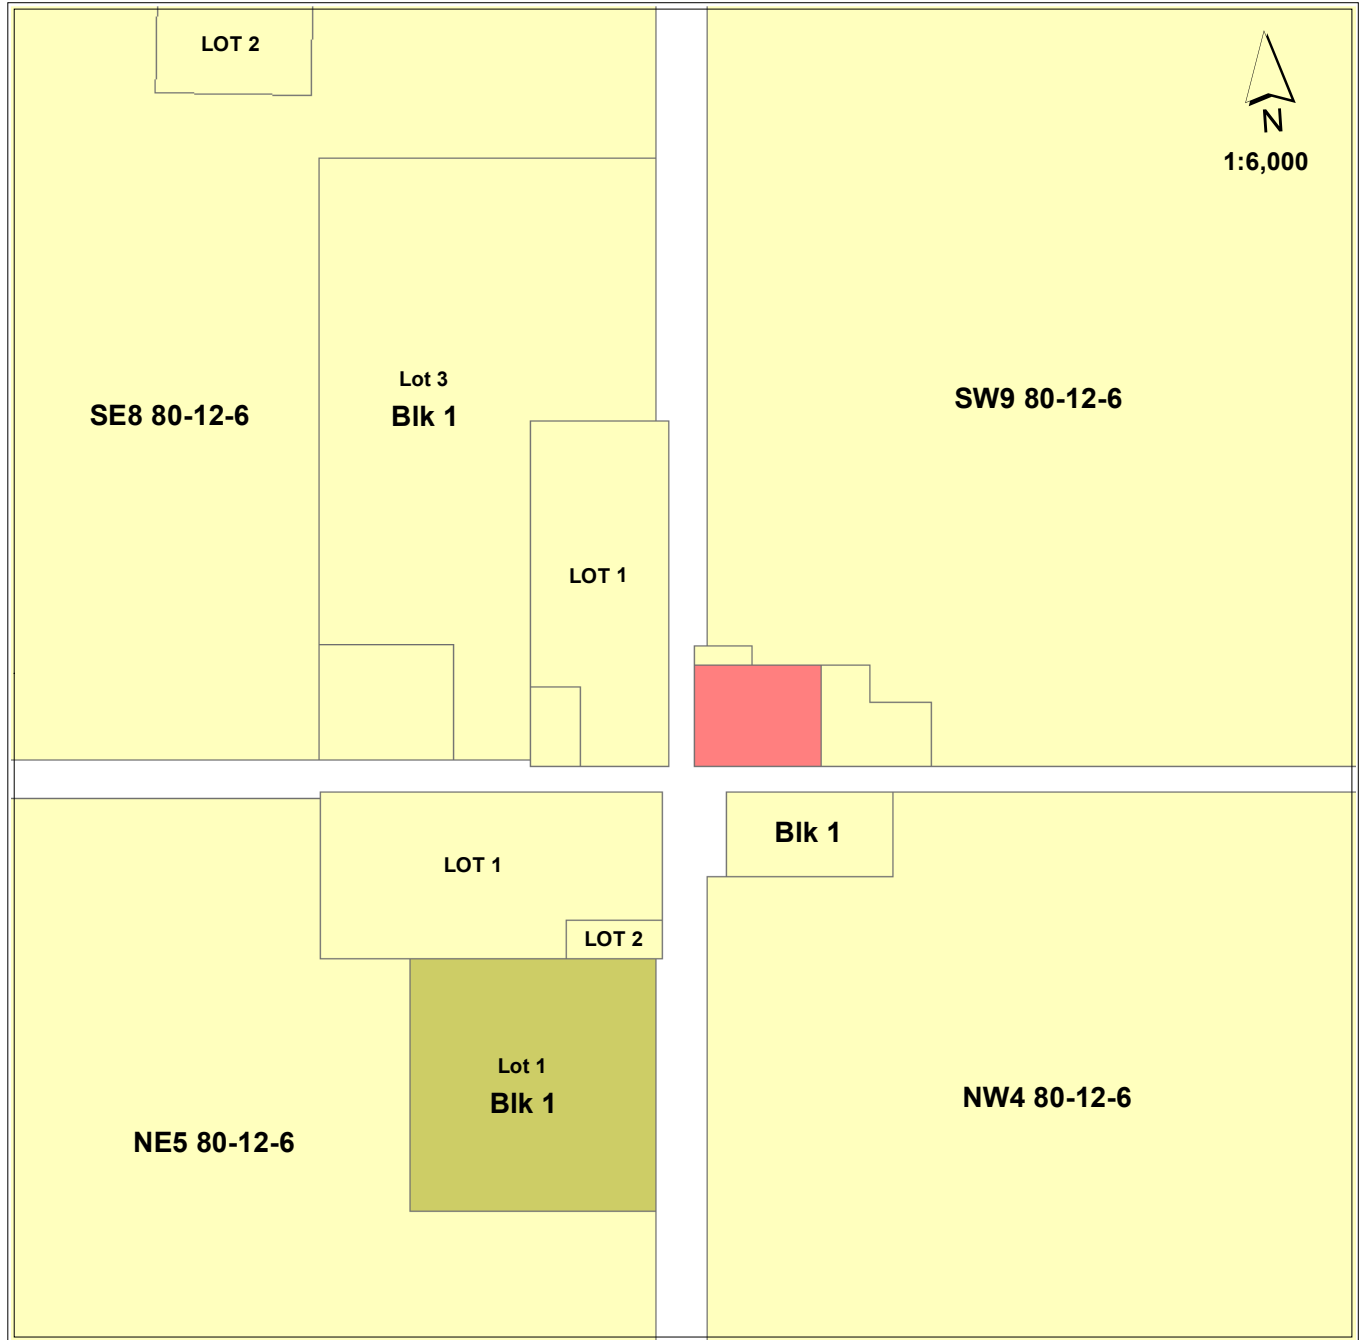

Saddle Hills County - Land Use District Map No. 2

Hamlet of Woking

Land Use Bylaw Dirstricts

 A Agriculture	 CR2 Country Residential Two	 HR2 Hamlet Residential Two
 CL Crown Land	 HC Hamlet Commercial	 HRI Heavy Rural Industrial
 CR1 Country Residential One	 HR1 Hamlet Residential One	 LRI Light Rural Industrial
		 RC Rural Commercial

Saddle Hills County - Land Use District Map No. 2A

Hamlet of Woking

Land Use Bylaw Dirstricts

 A Agriculture	 HC Hamlet Commercial	 HR2 Hamlet Residential Two	 HRI Heavy Rural Industrial
 CL Crown Land	 HI Hamlet Industrial	 HR1 Hamlet Residential One	 LRI Light Rural Industrial
 CR1 Country Residential One	 RC Rural Commercial		

Saddle Hills County - Land Use District Map No. 3 Settlement of Savanna

Land Use Bylaw Dirstricts

 A Agriculture	 CR2 Country Residential Two	 HR2 Hamlet Residential Two
 CL Crown Land	 HC Hamlet Commercial	 HRI Heavy Rural Industrial
 CR1 Country Residential One	 HR1 Hamlet Residential One	 LRI Light Rural Industrial
		 RC Rural Commercial

Saddle Hills County - Land Use District Map No. 4 Settlement of Bonanza

Land Use Bylaw Dirstricts

A Agriculture	CR2 Country Residential Two	HR2 Hamlet Residential Two
CL Crown Land	HC Hamlet Commercial	HRI Heavy Rural Industrial
CR1 Country Residential One	HR1 Hamlet Residential One	LRI Light Rural Industrial
		RC Rural Commercial