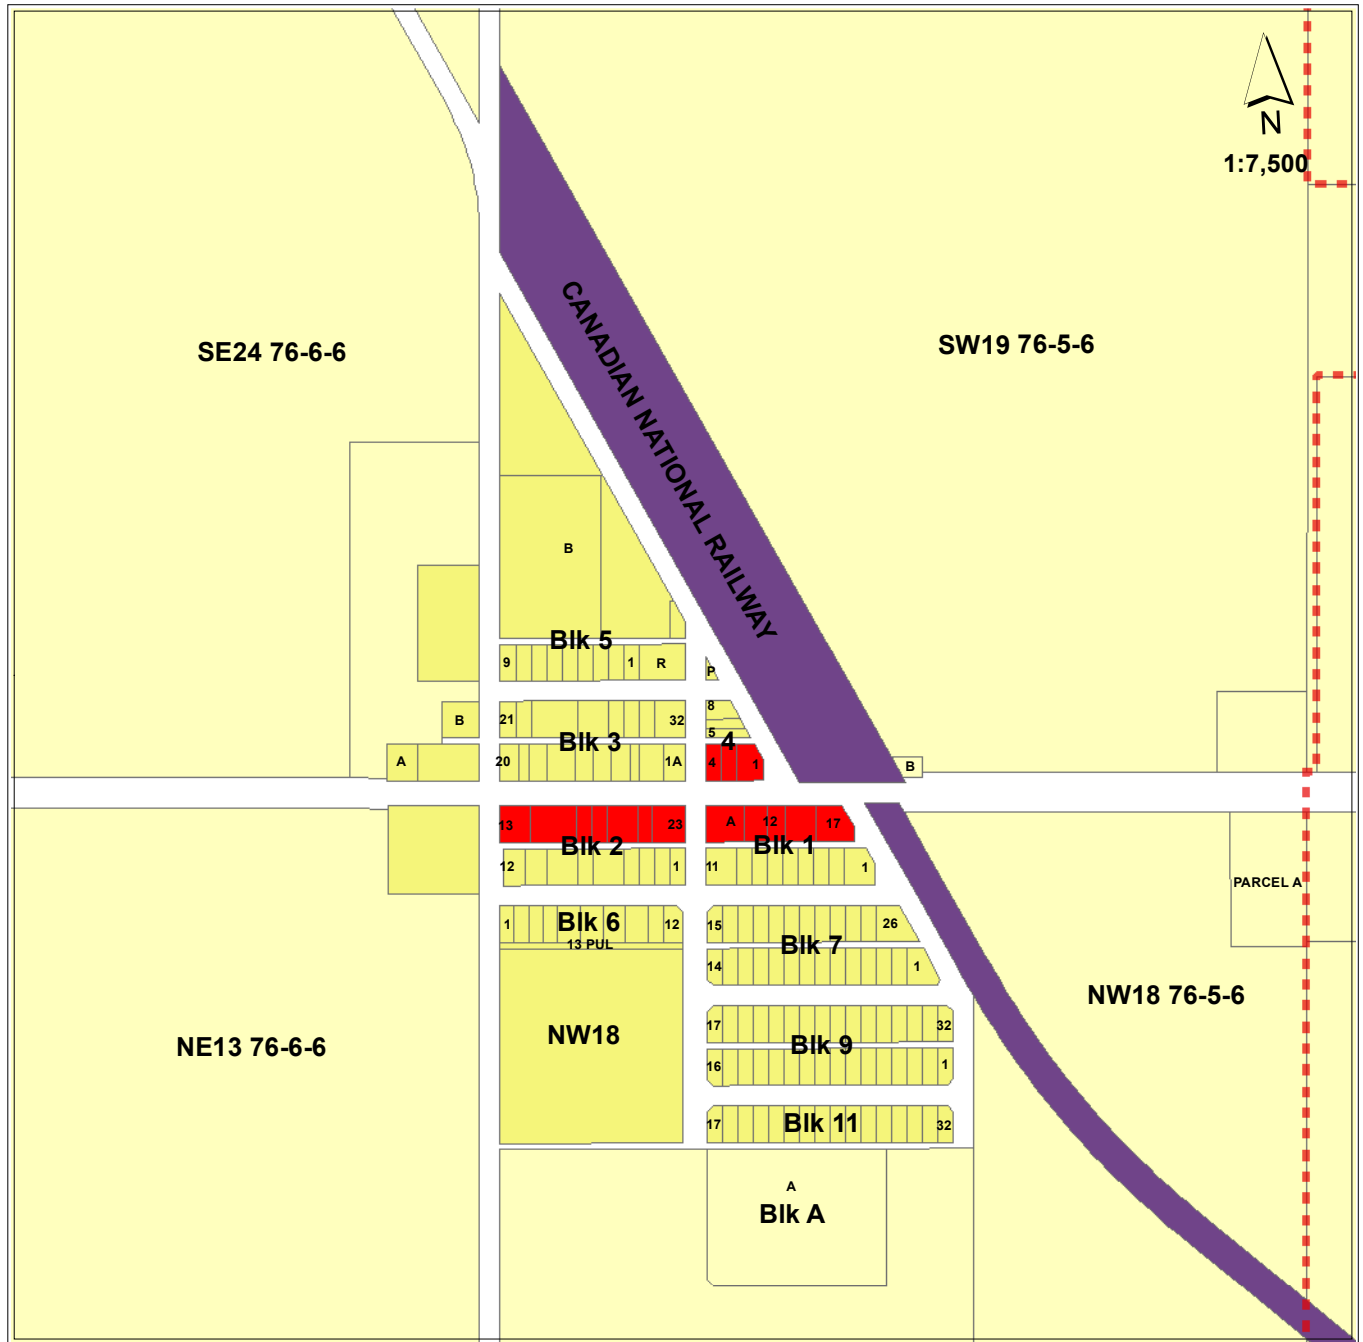

Saddle Hills County - Land Use District Map No. 2

Hamlet of Woking

Land Use Bylaw Dirstricts

 A Agriculture	 CR2 Country Residential Two	 HR2 Hamlet Residential Two
 CL Crown Land	 HC Hamlet Commercial	 HRI Heavy Rural Industrial
 CR1 Country Residential One	 HR1 Hamlet Residential One	 LRI Light Rural Industrial
		 RC Rural Commercial

Saddle Hills County - Land Use District Map No. 2A

Hamlet of Woking

Land Use Bylaw Dirstricts

 A Agriculture	 HC Hamlet Commercial	 HR2 Hamlet Residential Two	 HRI Heavy Rural Industrial
 CL Crown Land	 HI Hamlet Industrial	 HR1 Hamlet Residential One	 LRI Light Rural Industrial
 CR1 Country Residential One	 RC Rural Commercial		

Saddle Hills County - Land Use District Map No. 3 Settlement of Savanna

Land Use Bylaw Dirstricts

 A Agriculture	 CR2 Country Residential Two	 HR2 Hamlet Residential Two
 CL Crown Land	 HC Hamlet Commercial	 HRI Heavy Rural Industrial
 CR1 Country Residential One	 HR1 Hamlet Residential One	 LRI Light Rural Industrial
		 RC Rural Commercial

Saddle Hills County - Land Use District Map No. 4 Settlement of Bonanza

Land Use Bylaw Dirstricts

A Agriculture	CR2 Country Residential Two	HR2 Hamlet Residential Two
CL Crown Land	HC Hamlet Commercial	HRI Heavy Rural Industrial
CR1 Country Residential One	HR1 Hamlet Residential One	LRI Light Rural Industrial
		RC Rural Commercial