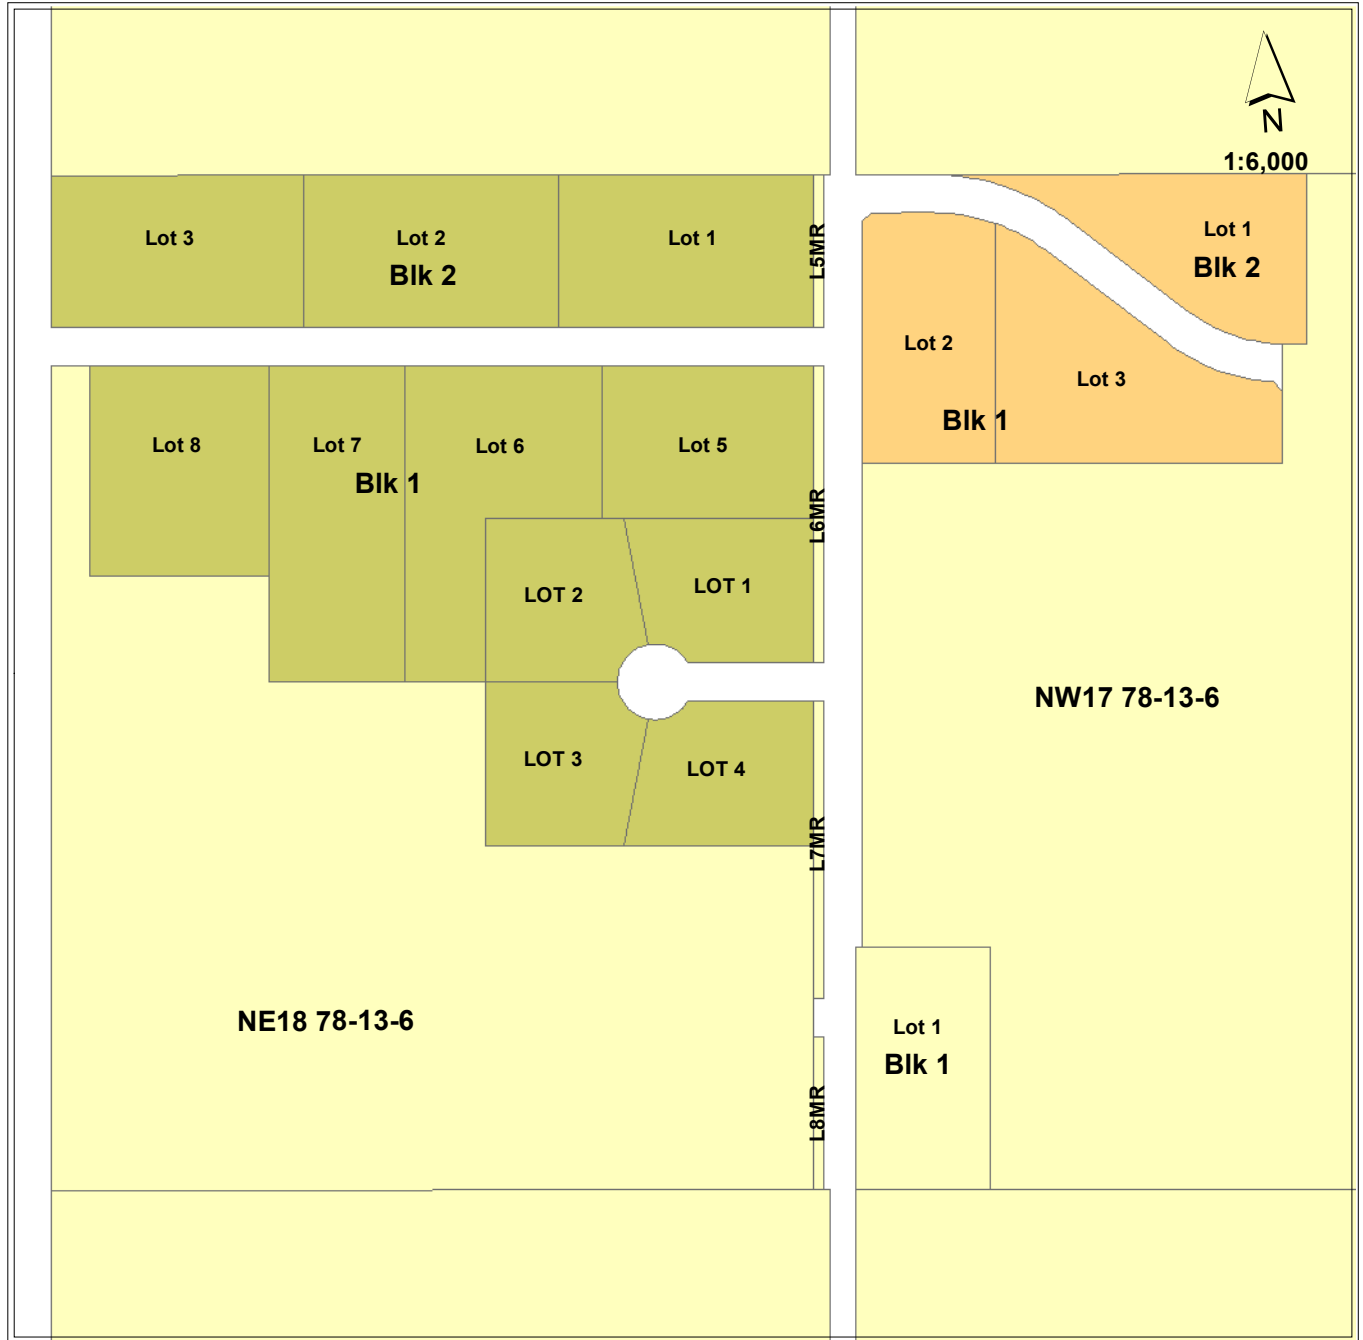

Saddle Hills County - Land Use District Map No. 4 Settlement of Bonanza

Land Use Bylaw Dirstricts

 A Agriculture	 CR2 Country Residential Two	 HR2 Hamlet Residential Two
 CL Crown Land	 HC Hamlet Commercial	 HRI Heavy Rural Industrial
 CR1 Country Residential One	 HI Hamlet Industrial	 LRI Light Rural Industrial
	 HR1 Hamlet Residential One	 RC Rural Commercial

Saddle Hills County - Land Use District Map No. 6 Blueberry Mountain

SE17 80-8-6

Land Use Bylaw Dirstricts

 A Agriculture	 CR2 Country Residential Two	 HR2 Hamlet Residential Two
 CL Crown Land	 HC Hamlet Commercial	 HRI Heavy Rural Industrial
 CR1 Country Residential One	 HR1 Hamlet Residential One	 LRI Light Rural Industrial
		 RC Rural Commercial

Saddle Hills County - Land Use District Map No. 7 Settlement of Gordondale

Land Use Bylaw Dirstricts

 A Agriculture	 CR2 Country Residential Two	 HR2 Hamlet Residential Two
 CL Crown Land	 HC Hamlet Commercial	 HRI Heavy Rural Industrial
 CR1 Country Residential One	 HR1 Hamlet Residential One	 LRI Light Rural Industrial
		 RC Rural Commercial

Saddle Hills County - Land Use District Map No. 8

Saddle Oak Estates & NW Sec 17 78-13 W6M

Land Use Bylaw Dirstricts

 A Agriculture	 CR2 Country Residential Two	 HR2 Hamlet Residential Two
 CL Crown Land	 HC Hamlet Commercial	 HRI Heavy Rural Industrial
 CR1 Country Residential One	 HI Hamlet Industrial	 LRI Light Rural Industrial
	 HR1 Hamlet Residential One	 RC Rural Commercial