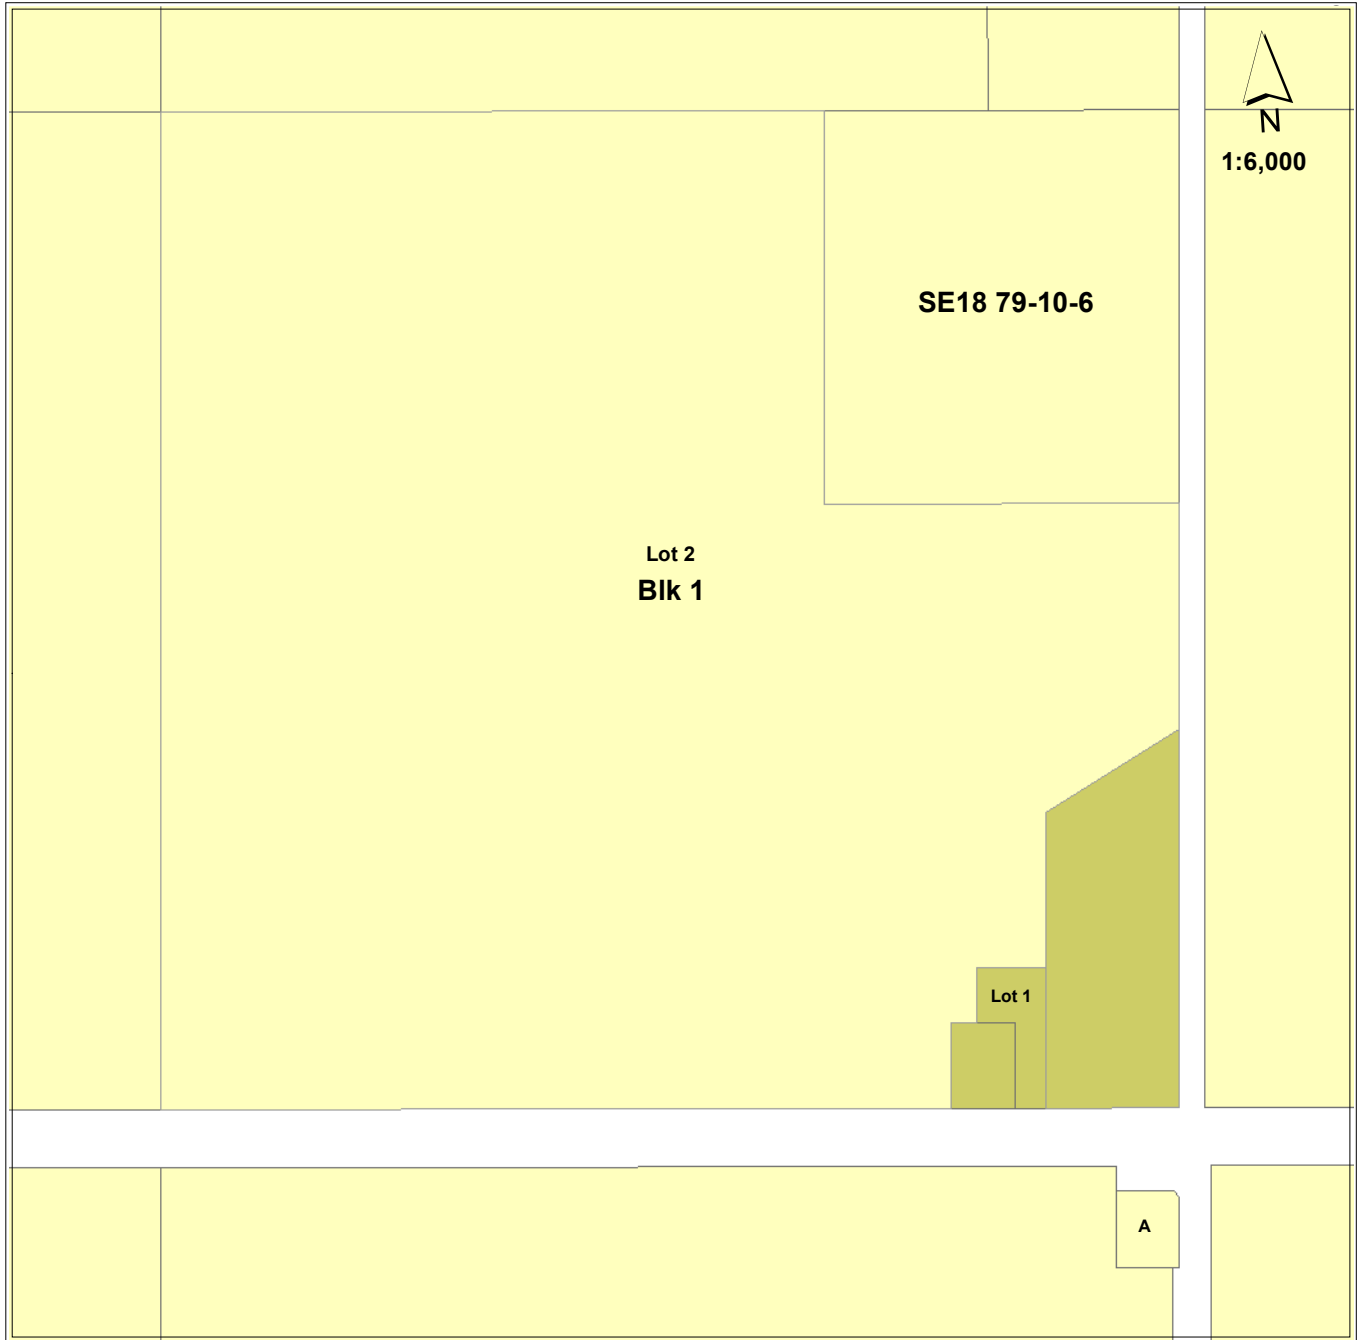

Saddle Hills County - Land Use District Map No. 4 Settlement of Bonanza

Land Use Bylaw Dirstricts

 A Agriculture	 CR2 Country Residential Two	 HR2 Hamlet Residential Two
 CL Crown Land	 HC Hamlet Commercial	 HRI Heavy Rural Industrial
 CR1 Country Residential One	 HI Hamlet Industrial	 LRI Light Rural Industrial
	 HR1 Hamlet Residential One	 RC Rural Commercial

Saddle Hills County - Land Use District Map No. 5 Settlement of Bay Tree

As amended by Bylaws;
205-2011
224-2014
232-2014
288-2017

Land Use Bylaw Dirstricts

A Agriculture	CR2 Country Residential Two	HR2 Hamlet Residential Two
CL Crown Land	HC Hamlet Commercial	HRI Heavy Rural Industrial
CR1 Country Residential One	HI Hamlet Industrial	LRI Light Rural Industrial
	HR1 Hamlet Residential One	RC Rural Commercial

Saddle Hills County - Land Use District Map No. 6 Blueberry Mountain

SE17 80-8-6

Land Use Bylaw Dirstricts

 A Agriculture	 CR2 Country Residential Two	 HR2 Hamlet Residential Two
 CL Crown Land	 HC Hamlet Commercial	 HRI Heavy Rural Industrial
 CR1 Country Residential One	 HR1 Hamlet Residential One	 LRI Light Rural Industrial
		 RC Rural Commercial

Saddle Hills County - Land Use District Map No. 7 Settlement of Gordondale

Land Use Bylaw Dirstricts

 A Agriculture	 CR2 Country Residential Two	 HR2 Hamlet Residential Two
 CL Crown Land	 HC Hamlet Commercial	 HRI Heavy Rural Industrial
 CR1 Country Residential One	 HR1 Hamlet Residential One	 LRI Light Rural Industrial
		 RC Rural Commercial