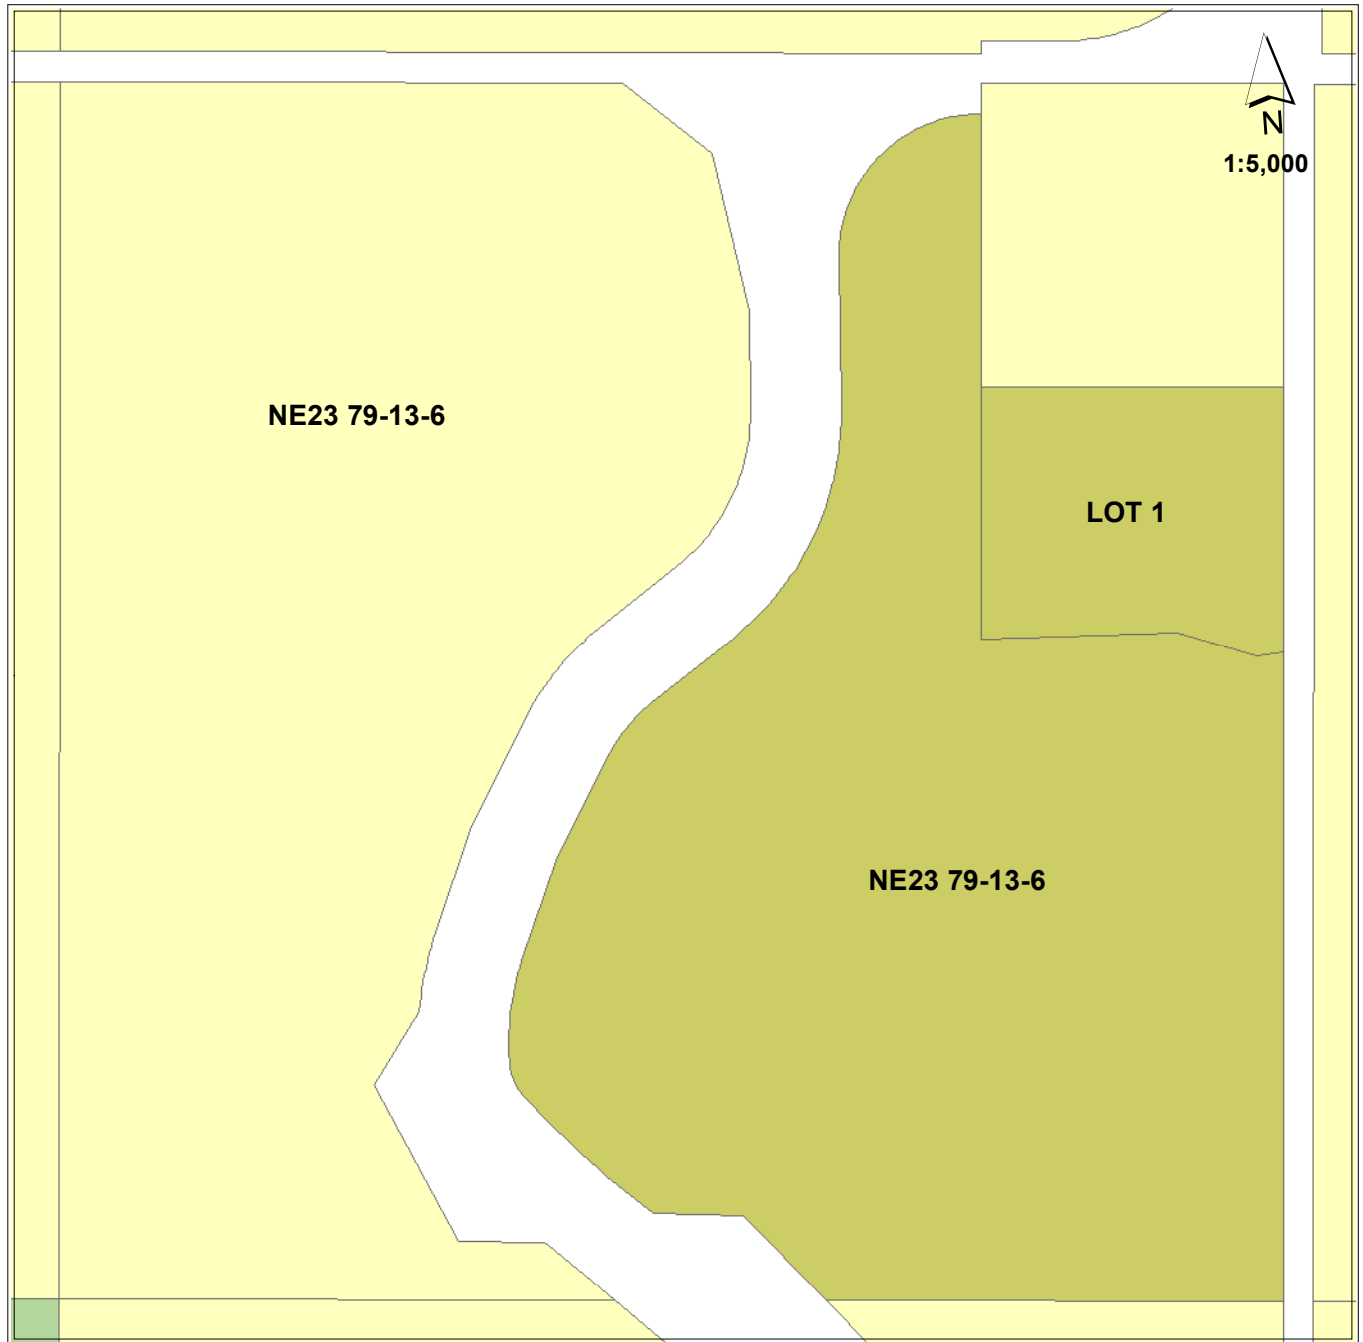

Saddle Hills County - Land Use District Map No. 10

NE Sec 28 81-9 W6M

Land Use Bylaw Dirstricts

 A Agriculture	 CR2 Country Residential Two	 HR2 Hamlet Residential Two
 CL Crown Land	 HC Hamlet Commercial	 HRI Heavy Rural Industrial
 CR1 Country Residential One	 HR1 Hamlet Residential One	 LRI Light Rural Industrial
		 RC Rural Commercial

Saddle Hills County - Land Use District Map No. 11

NE Sec 23 79-13 W6M

Land Use Bylaw Dirstricts

 A Agriculture	 CR2 Country Residential Two	 HR2 Hamlet Residential Two
 CL Crown Land	 HC Hamlet Commercial	 HRI Heavy Rural Industrial
 CR1 Country Residential One	 HR1 Hamlet Residential One	 LRI Light Rural Industrial
		 RC Rural Commercial