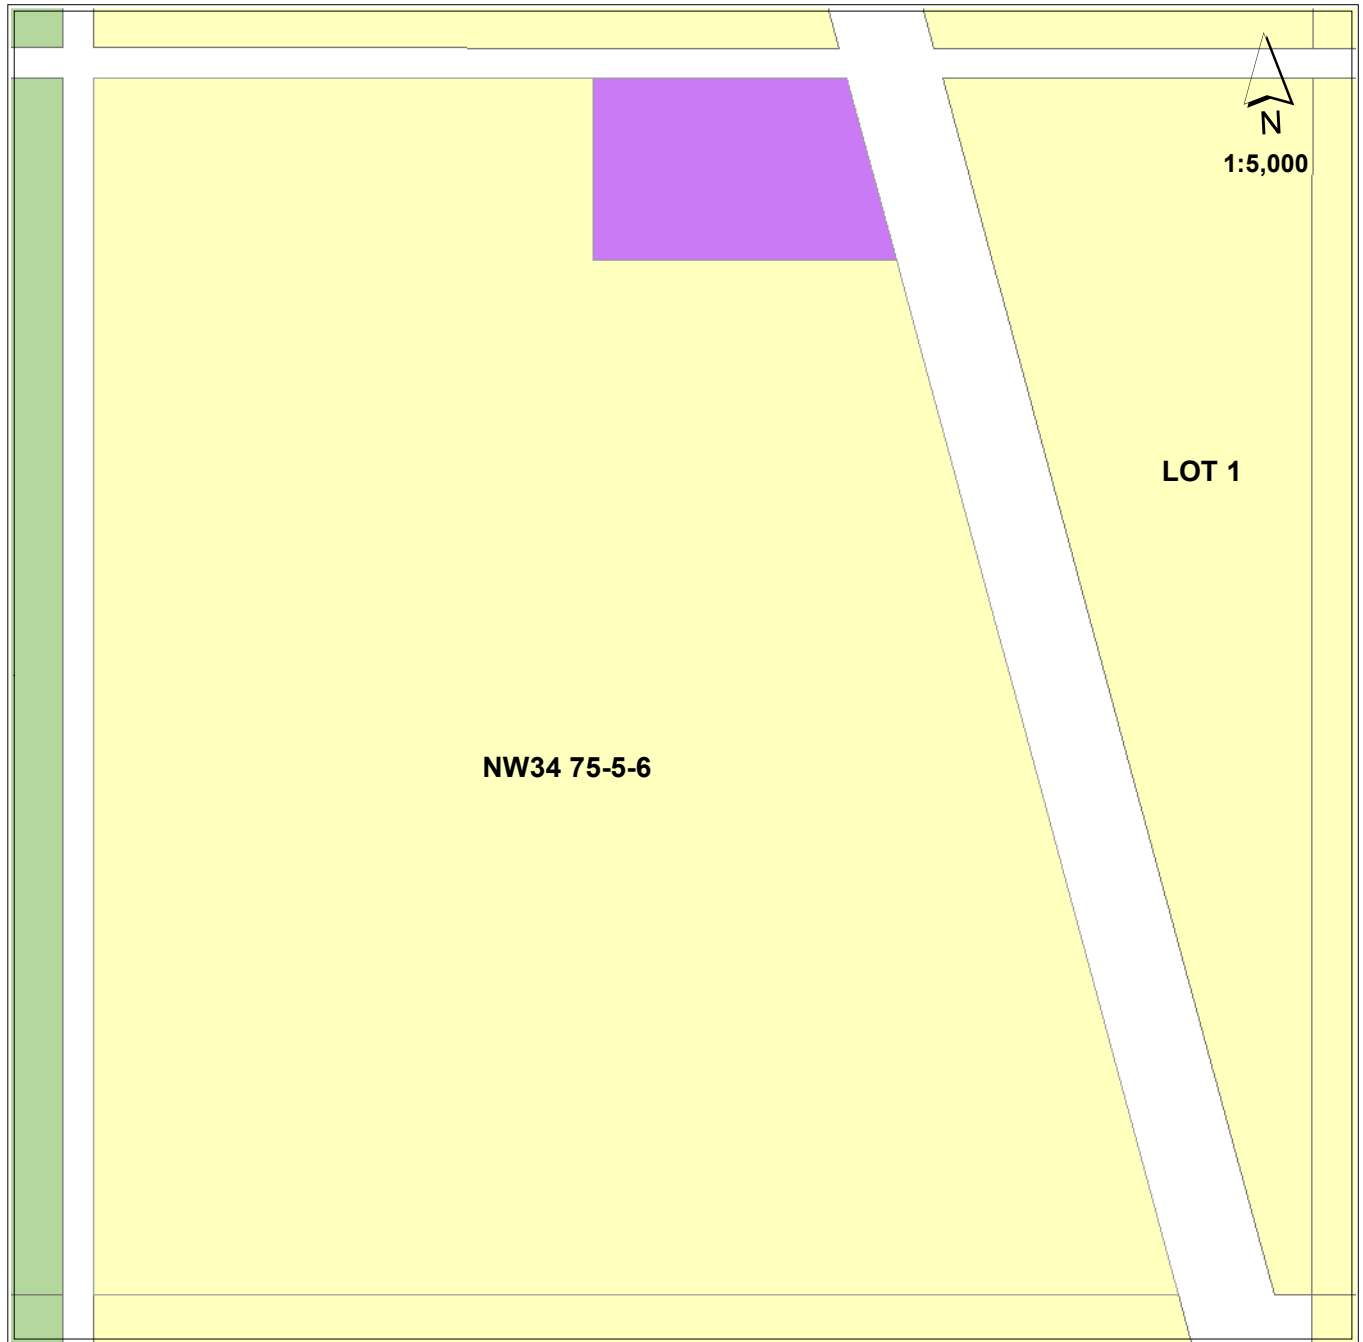

Saddle Hills County - Land Use District Map No. 17

NW Sec 34 75-5 W6M

Land Use Bylaw Dirstricts

A Agriculture	CR2 Country Residential Two	HR2 Hamlet Residential Two
CL Crown Land	HC Hamlet Commercial	HRI Heavy Rural Industrial
CR1 Country Residential One	HR1 Hamlet Residential One	LRI Light Rural Industrial
		RC Rural Commercial