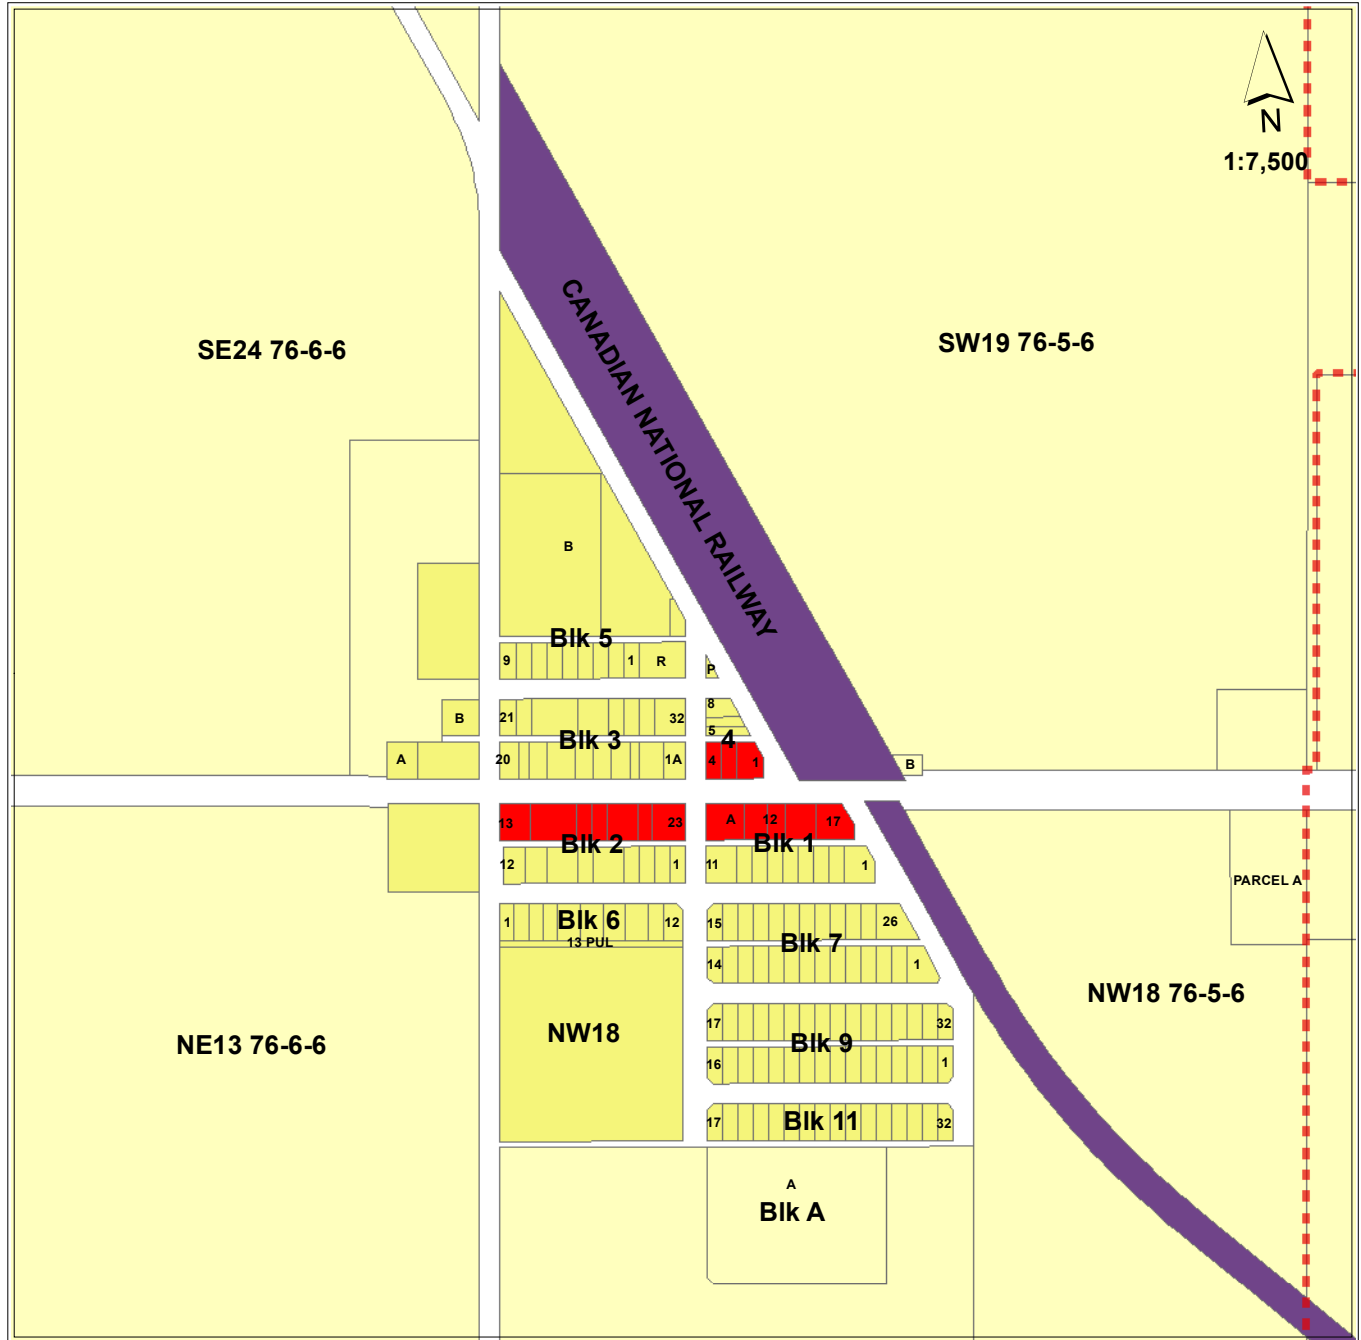

Saddle Hills County - Land Use District Map No. 2

Hamlet of Woking

Land Use Bylaw Dirstricts

A Agriculture	CR2 Country Residential Two	HR2 Hamlet Residential Two
CL Crown Land	HC Hamlet Commercial	HRI Heavy Rural Industrial
CR1 Country Residential One	LRI Light Rural Industrial	RC Rural Commercial
	HR1 Hamlet Residential One	
	HI Hamlet Industrial	

Saddle Hills County - Land Use District Map No. 2A

Hamlet of Woking

0 0.15 0.3 0.45 0.6 Kilometers

Land Use Bylaw Dirstricts

 A Agriculture	 HC Hamlet Commercial	 HR2 Hamlet Residential Two	 HRI Heavy Rural Industrial
 CL Crown Land	 HI Hamlet Industrial	 HR1 Hamlet Residential One	 LRI Light Rural Industrial
 CR1 Country Residential One	 RC Rural Commercial		

Saddle Hills County - Land Use District Map No. 3 Settlement of Savanna

Land Use Bylaw Dirstricts

 A Agriculture	 CR2 Country Residential Two	 HR2 Hamlet Residential Two
 CL Crown Land	 HC Hamlet Commercial	 HRI Heavy Rural Industrial
 CR1 Country Residential One	 HR1 Hamlet Residential One	 LRI Light Rural Industrial
		 RC Rural Commercial

Saddle Hills County - Land Use District Map No. 4 Settlement of Bonanza

Land Use Bylaw Dirstricts

 A Agriculture	 CR2 Country Residential Two	 HR2 Hamlet Residential Two
 CL Crown Land	 HC Hamlet Commercial	 HRI Heavy Rural Industrial
 CR1 Country Residential One	 HI Hamlet Industrial	 LRI Light Rural Industrial
	 HR1 Hamlet Residential One	 RC Rural Commercial