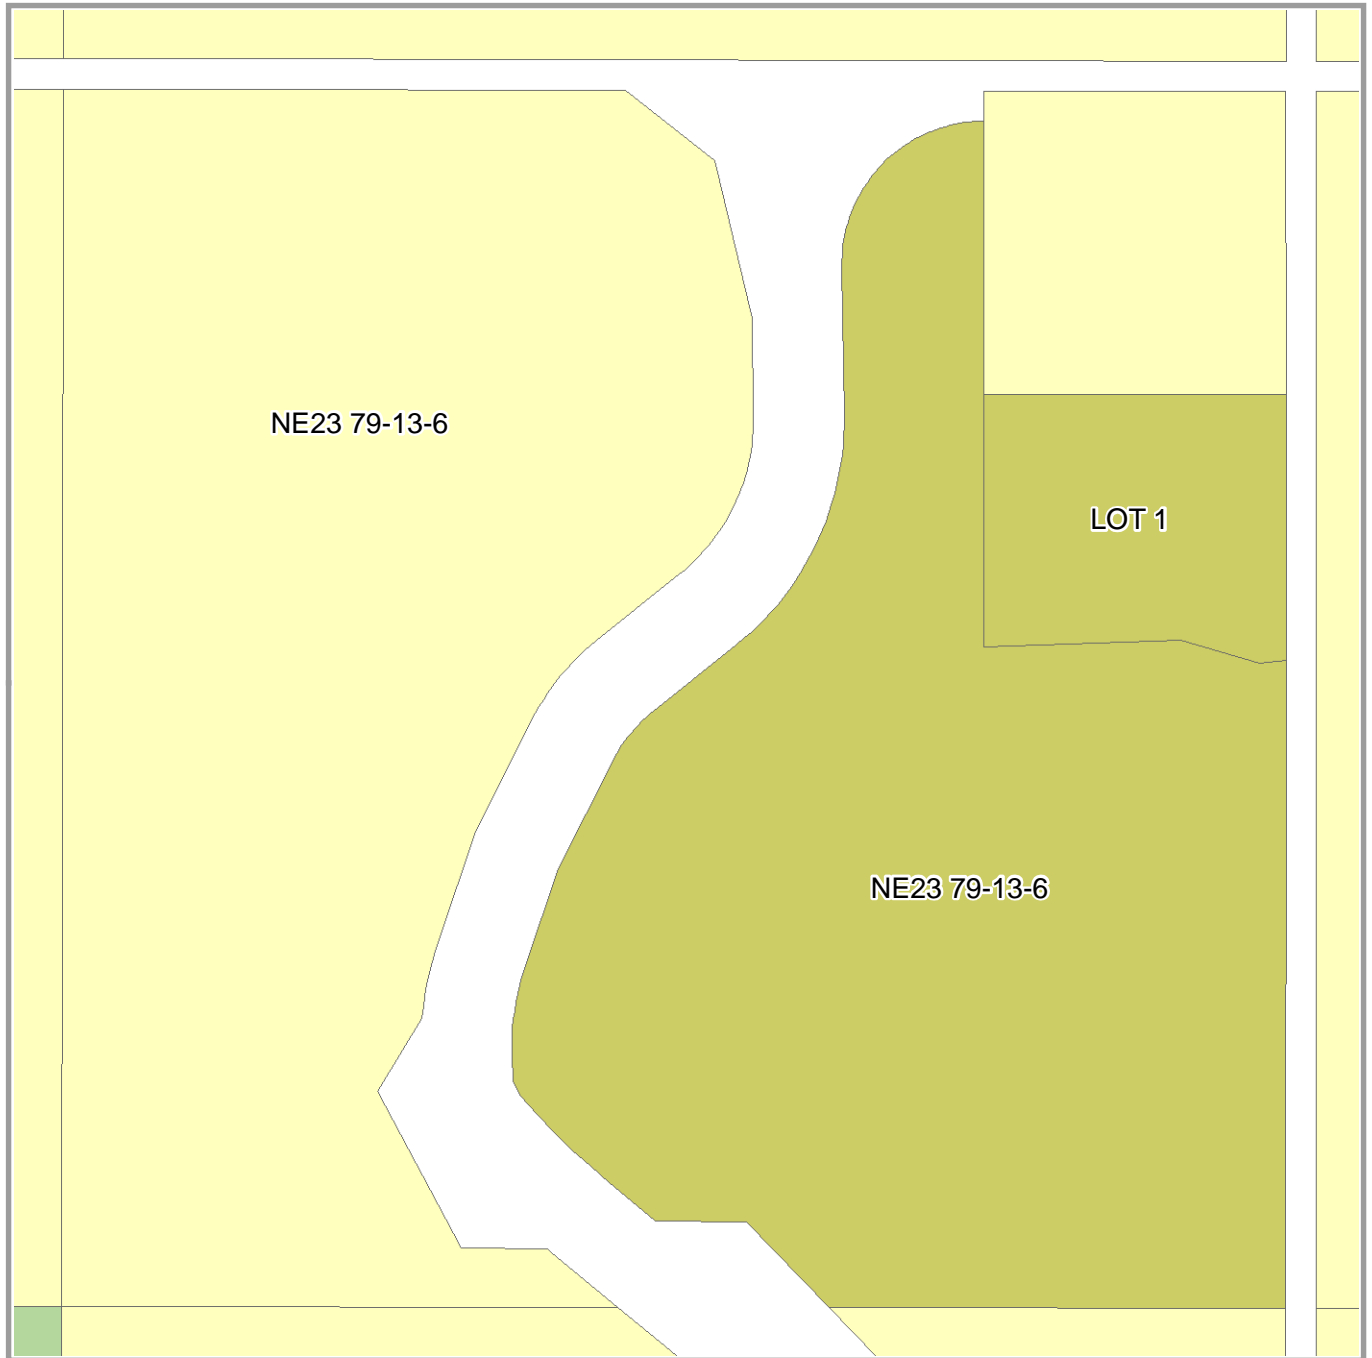

Saddle Hills County - Land Use District Map No. 11

NE Sec 23 79-13 W6M

Land Use Bylaw Districts

 A Agriculture District	 CL Crown Land District
 CR1 Country Residential One District	 HR1 Hamlet Residential One District
 CR2 Country Residential Two District	 HR2 Hamlet Residential Two District
 RC Rural Commercial District	 HC Hamlet Commercial District
 RI Rural Industrial District	 HI Hamlet Industrial District

1:5,000

Produced by ISL Engineering and Land Services Ltd. for Saddle Hills County. © 2009
Base map compiled from Provincial Titles Mapping Digital Base, Spatial Data Warehouse Ltd.