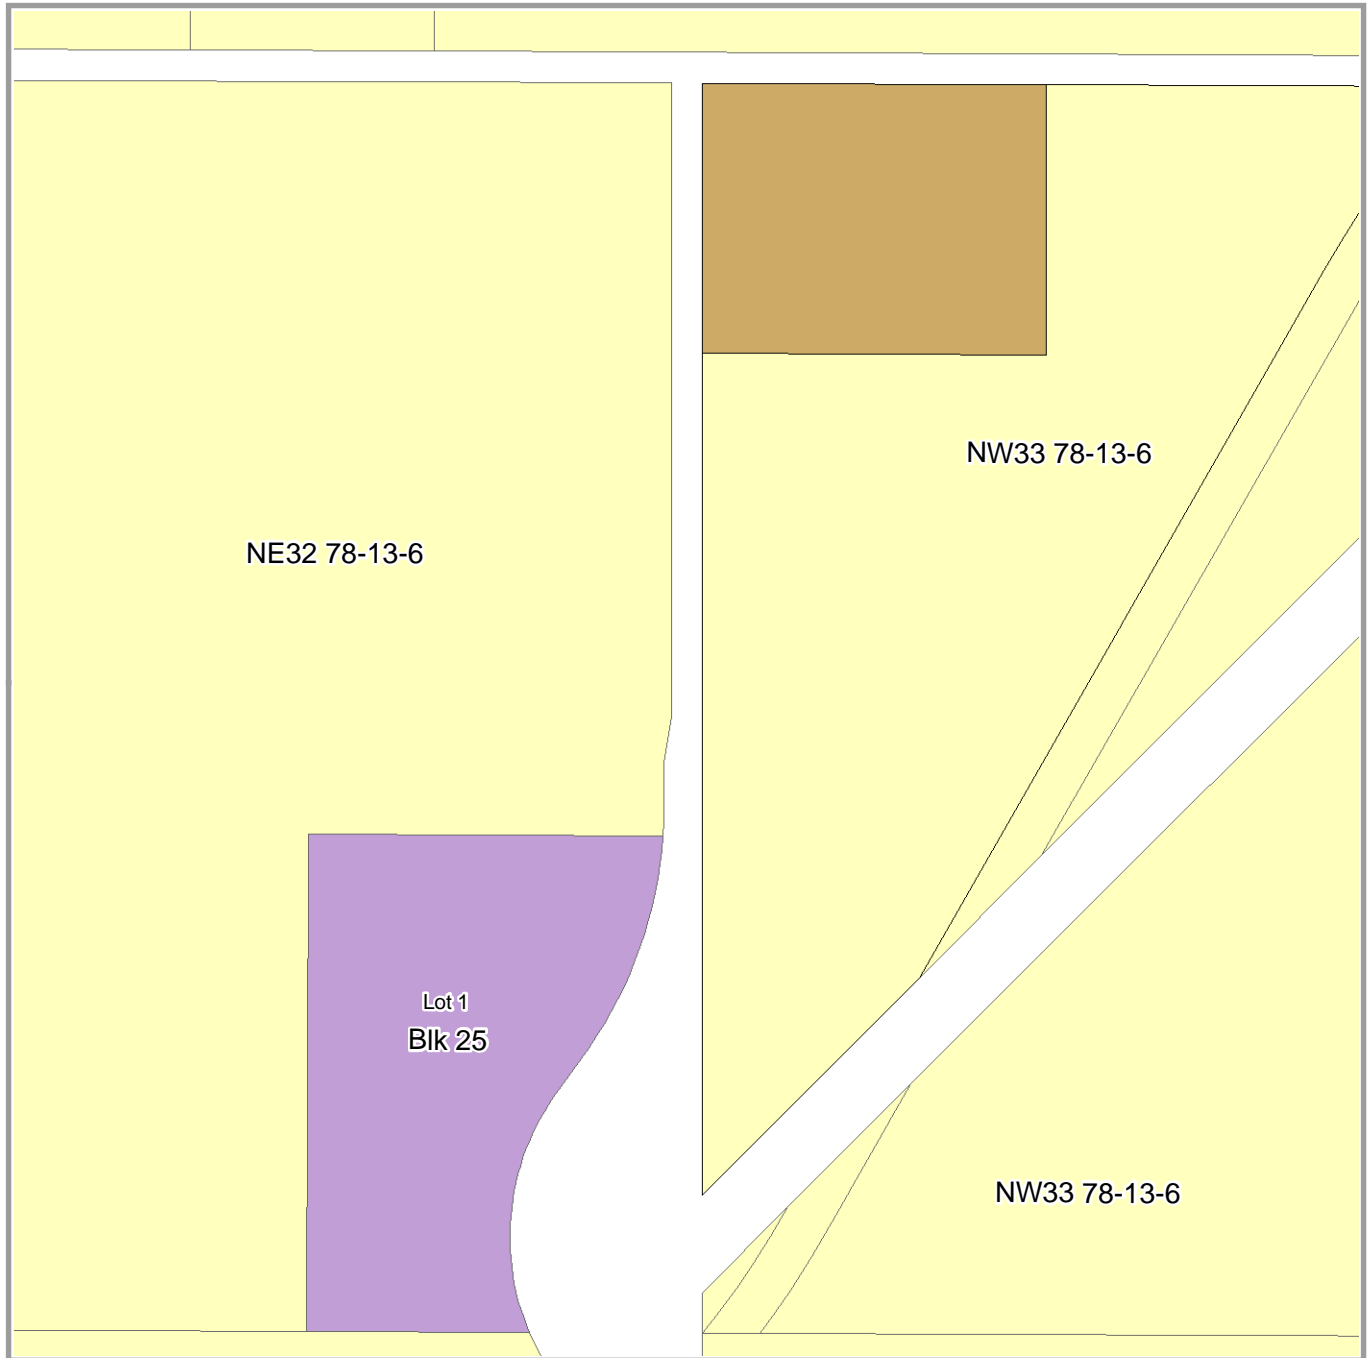

Saddle Hills County - Land Use District Map No. 12

NE Sec 32 & NW Sec 33 78-13 W6M

Land Use Bylaw Districts

 A Agriculture District	 CL Crown Land District
 CR1 Country Residential One District	 HR1 Hamlet Residential One District
 CR2 Country Residential Two District	 HR2 Hamlet Residential Two District
 RC Rural Commercial District	 HC Hamlet Commercial District
 RI Rural Industrial District	 HI Hamlet Industrial District

1:5,000

Produced by ISL Engineering and Land Services Ltd. for Saddle Hills County. © 2009
Base map compiled from Provincial Titles Mapping Digital Base, Spatial Data Warehouse Ltd.