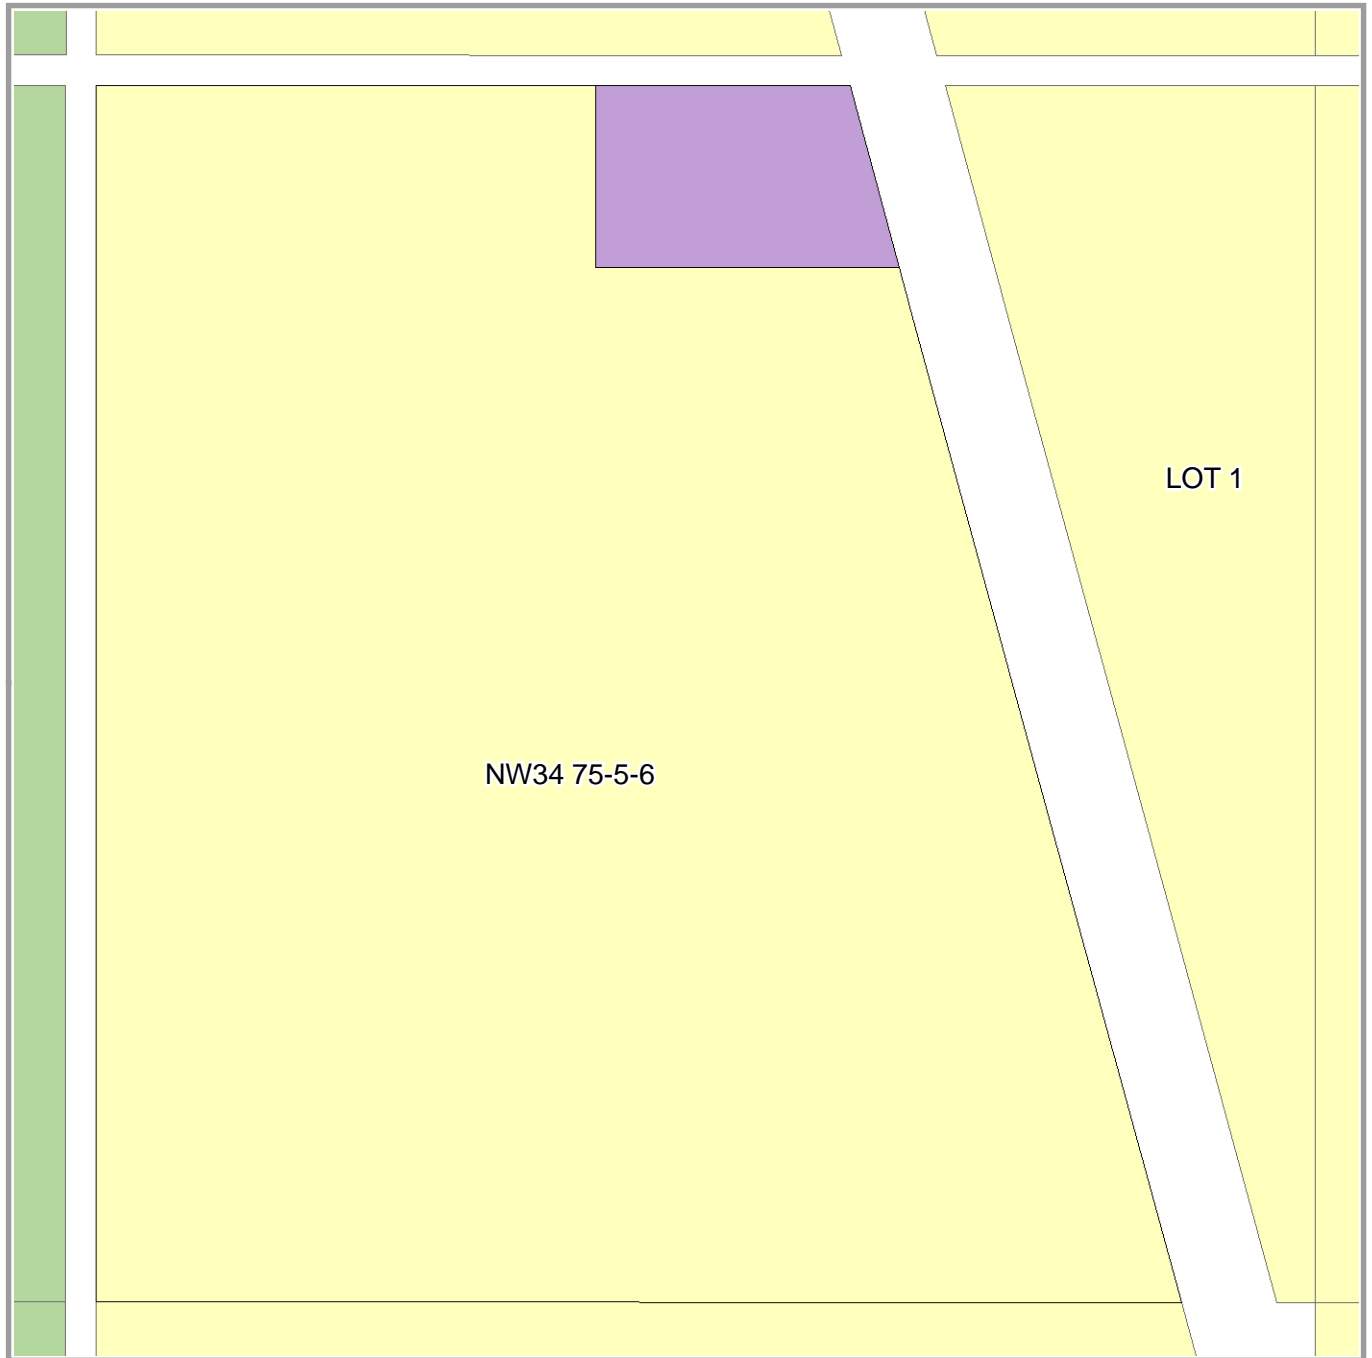

# Saddle Hills County - Land Use District Map No. 16

## NW Sec 34 75-5 W6M

### Land Use Bylaw Districts

 A Agriculture District	 CL Crown Land District
 CR1 Country Residential One District	 HR1 Hamlet Residential One District
 CR2 Country Residential Two District	 HR2 Hamlet Residential Two District
 RC Rural Commercial District	 HC Hamlet Commercial District
 RI Rural Industrial District	 HI Hamlet Industrial District

1:5,000

Produced by ISL Engineering and Land Services Ltd. for Saddle Hills County. © 2009  
Base map compiled from Provincial Titles Mapping Digital Base, Spatial Data Warehouse Ltd.