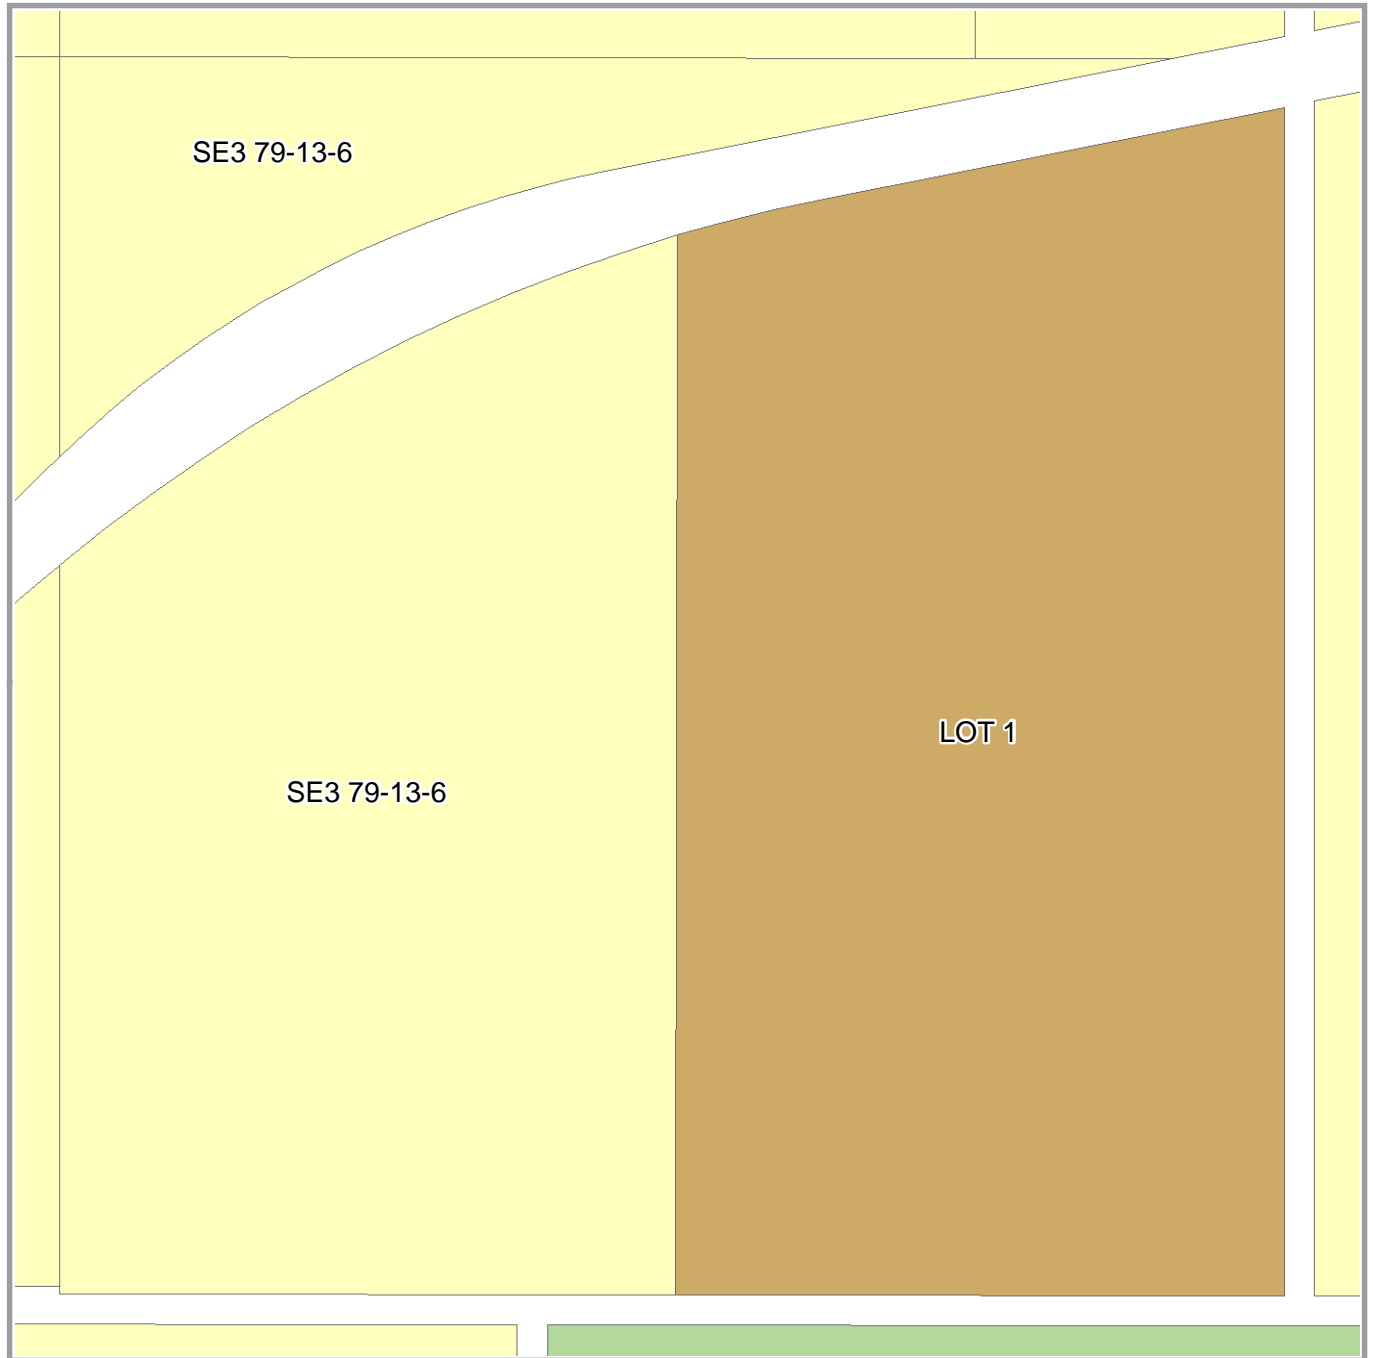

Saddle Hills County - Land Use District Map No. 17

SE Sec 3 79-13 W6M

Land Use Bylaw Districts

 A Agriculture District	 CL Crown Land District
 CR1 Country Residential One District	 HR1 Hamlet Residential One District
 CR2 Country Residential Two District	 HR2 Hamlet Residential Two District
 RC Rural Commercial District	 HC Hamlet Commercial District
 RI Rural Industrial District	 HI Hamlet Industrial District

1:5,000

Produced by ISL Engineering and Land Services Ltd. for Saddle Hills County. © 2009
Base map compiled from Provincial Titles Mapping Digital Base, Spatial Data Warehouse Ltd.