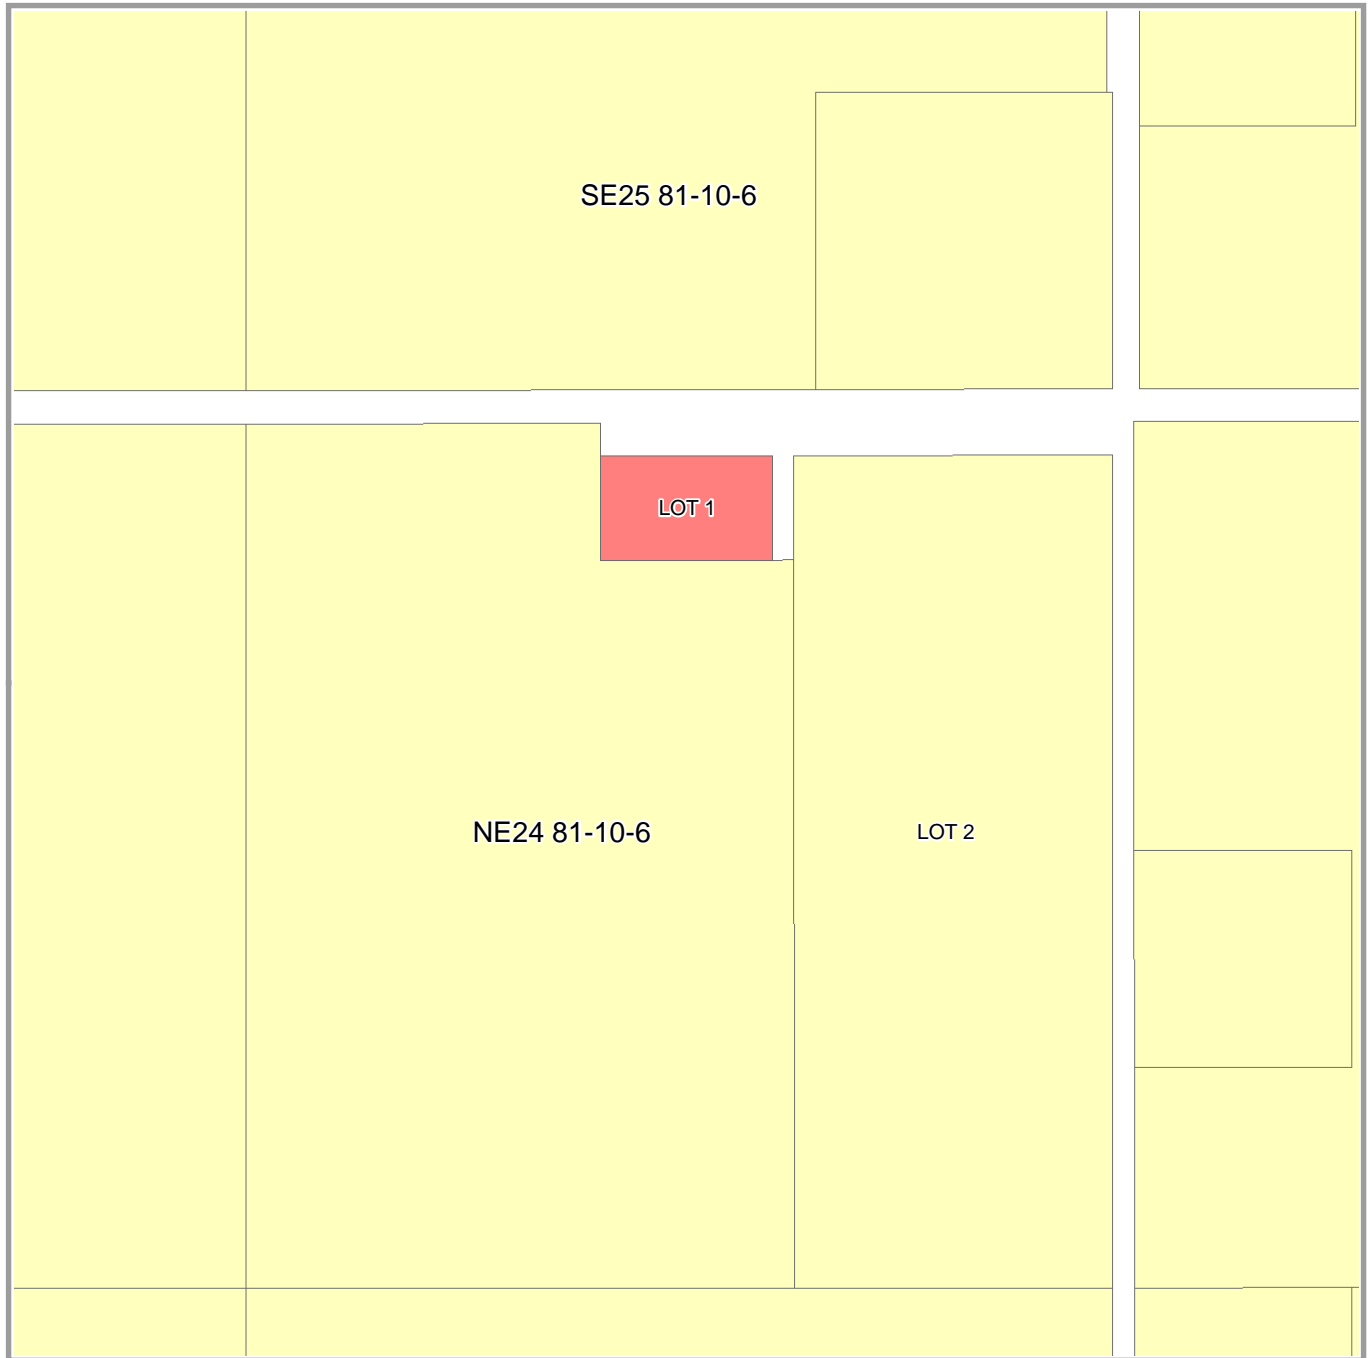

Saddle Hills County - Land Use District Map No. 3

Settlement of Savanna

Land Use Bylaw Districts

 A Agriculture District	 CL Crown Land District
 CR1 Country Residential One District	 HR1 Hamlet Residential One District
 CR2 Country Residential Two District	 HR2 Hamlet Residential Two District
 RC Rural Commercial District	 HC Hamlet Commercial District
 RI Rural Industrial District	 HI Hamlet Industrial District

1:7,000

Produced by ISL Engineering and Land Services Ltd. for Saddle Hills County. © 2009
Base map compiled from Provincial Titles Mapping Digital Base, Spatial Data Warehouse Ltd.