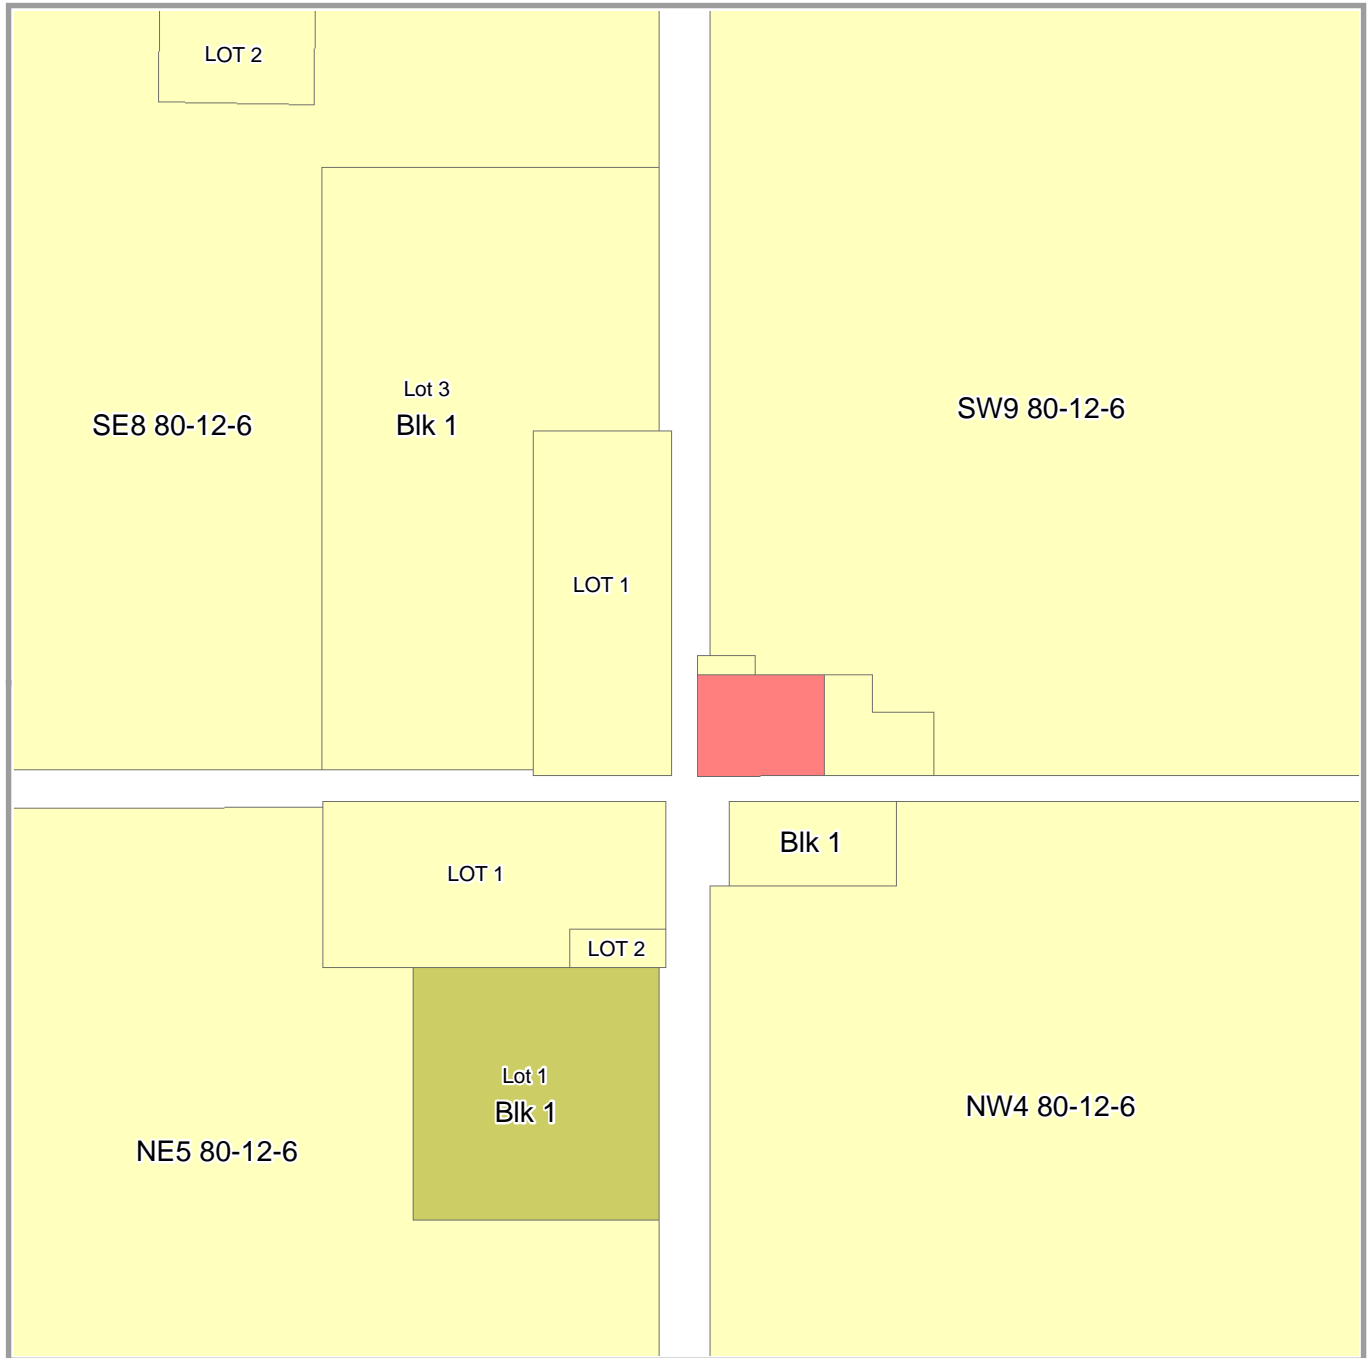

Saddle Hills County - Land Use District Map No. 4

Settlement of Bonanza

Land Use Bylaw Districts

 A Agriculture District	 CL Crown Land District
 CR1 Country Residential One District	 HR1 Hamlet Residential One District
 CR2 Country Residential Two District	 HR2 Hamlet Residential Two District
 RC Rural Commercial District	 HC Hamlet Commercial District
 RI Rural Industrial District	 HI Hamlet Industrial District

1:6,000

Produced by ISL Engineering and Land Services Ltd. for Saddle Hills County. © 2009
Base map compiled from Provincial Titles Mapping Digital Base, Spatial Data Warehouse Ltd.