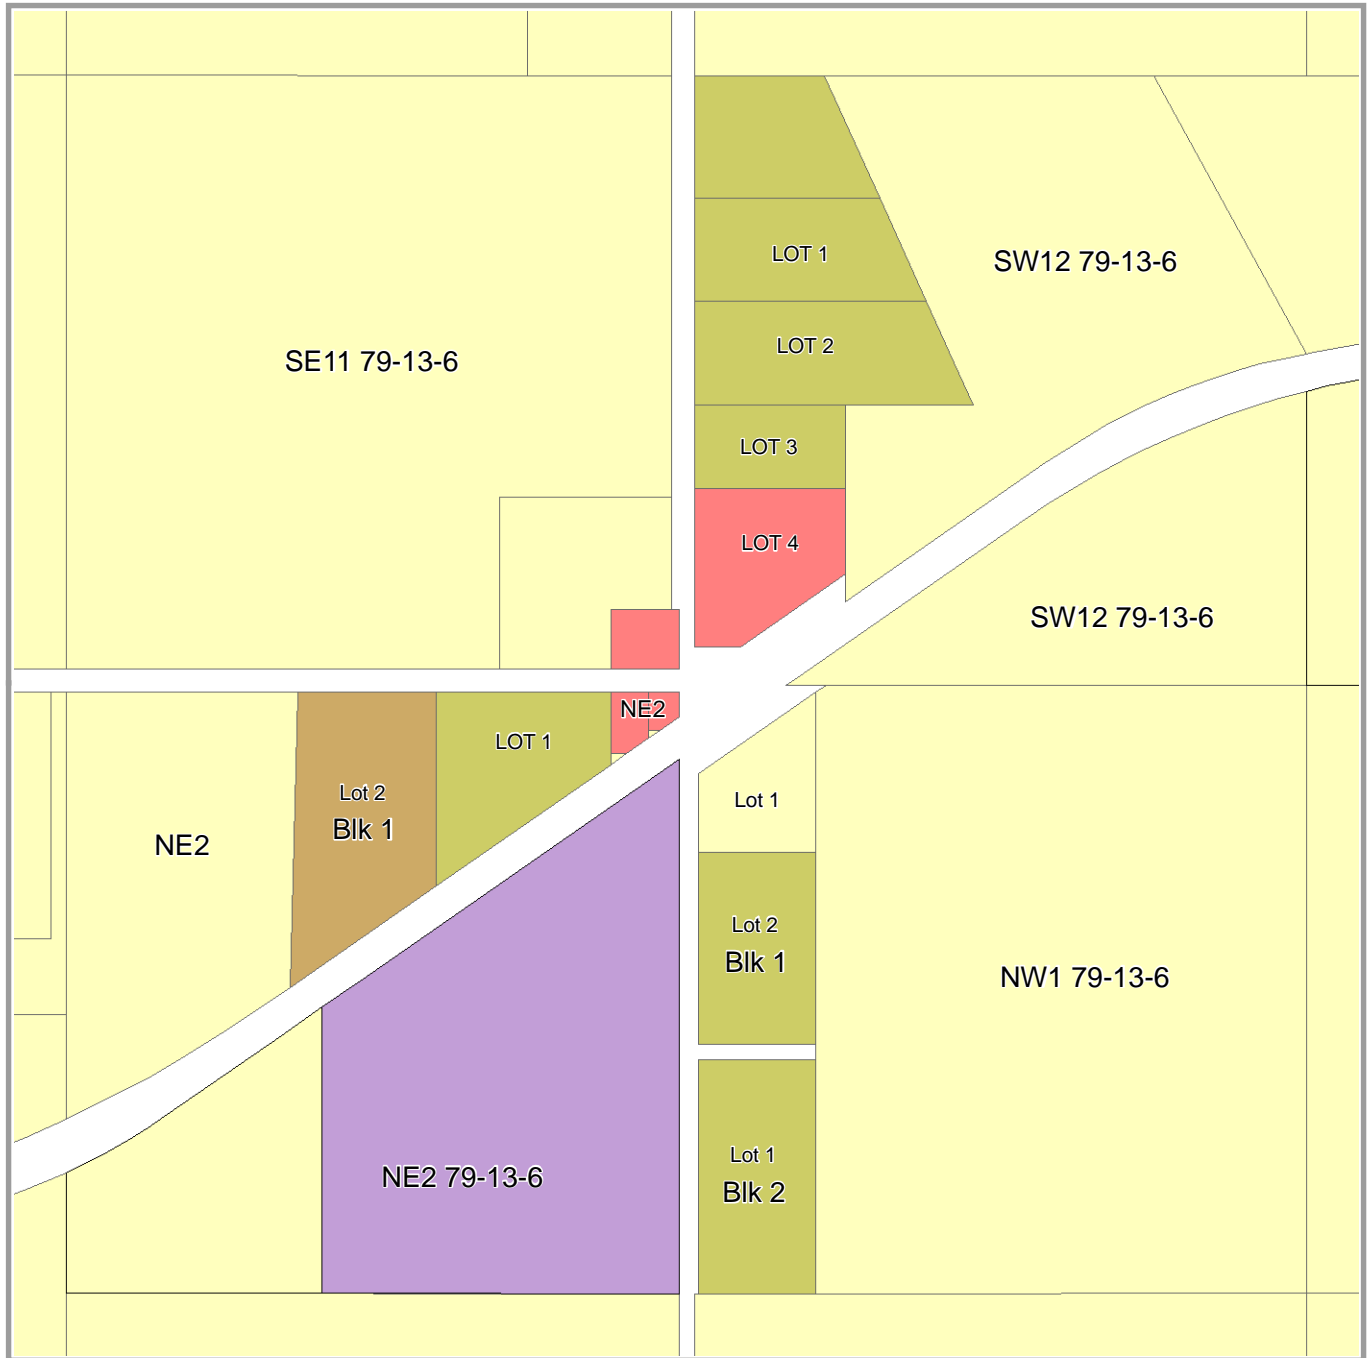

Saddle Hills County - Land Use District Map No. 5

Settlement of Bay Tree

Land Use Bylaw Districts

 A Agriculture District	 CL Crown Land District
 CR1 Country Residential One District	 HR1 Hamlet Residential One District
 CR2 Country Residential Two District	 HR2 Hamlet Residential Two District
 RC Rural Commercial District	 HC Hamlet Commercial District
 RI Rural Industrial District	 HI Hamlet Industrial District

1:10,000

Produced by ISL Engineering and Land Services Ltd. for Saddle Hills County. © 2009
Base map compiled from Provincial Titles Mapping Digital Base, Spatial Data Warehouse Ltd.