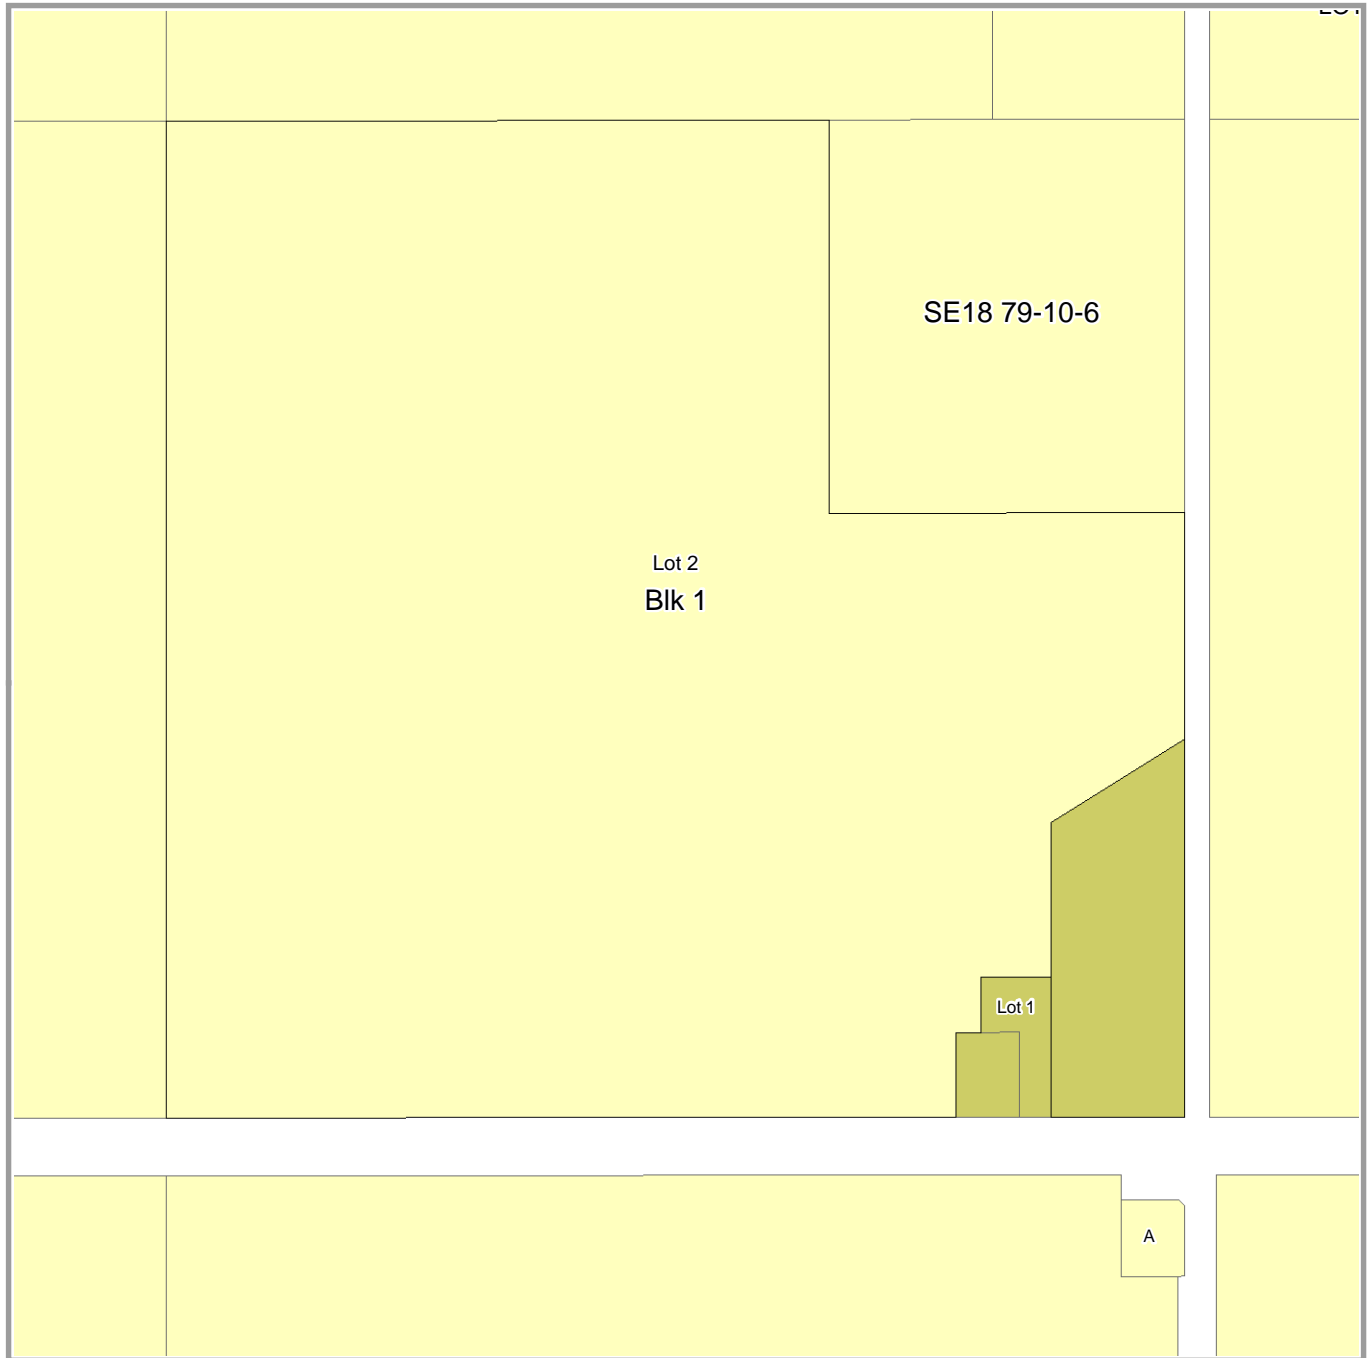

Saddle Hills County - Land Use District Map No. 7

Settlement of Gordondale

Land Use Bylaw Districts

 A Agriculture District	 CL Crown Land District
 CR1 Country Residential One District	 HR1 Hamlet Residential One District
 CR2 Country Residential Two District	 HR2 Hamlet Residential Two District
 RC Rural Commercial District	 HC Hamlet Commercial District
 RI Rural Industrial District	 HI Hamlet Industrial District

1:6,000

Produced by ISL Engineering and Land Services Ltd. for Saddle Hills County. © 2009
Base map compiled from Provincial Titles Mapping Digital Base, Spatial Data Warehouse Ltd.