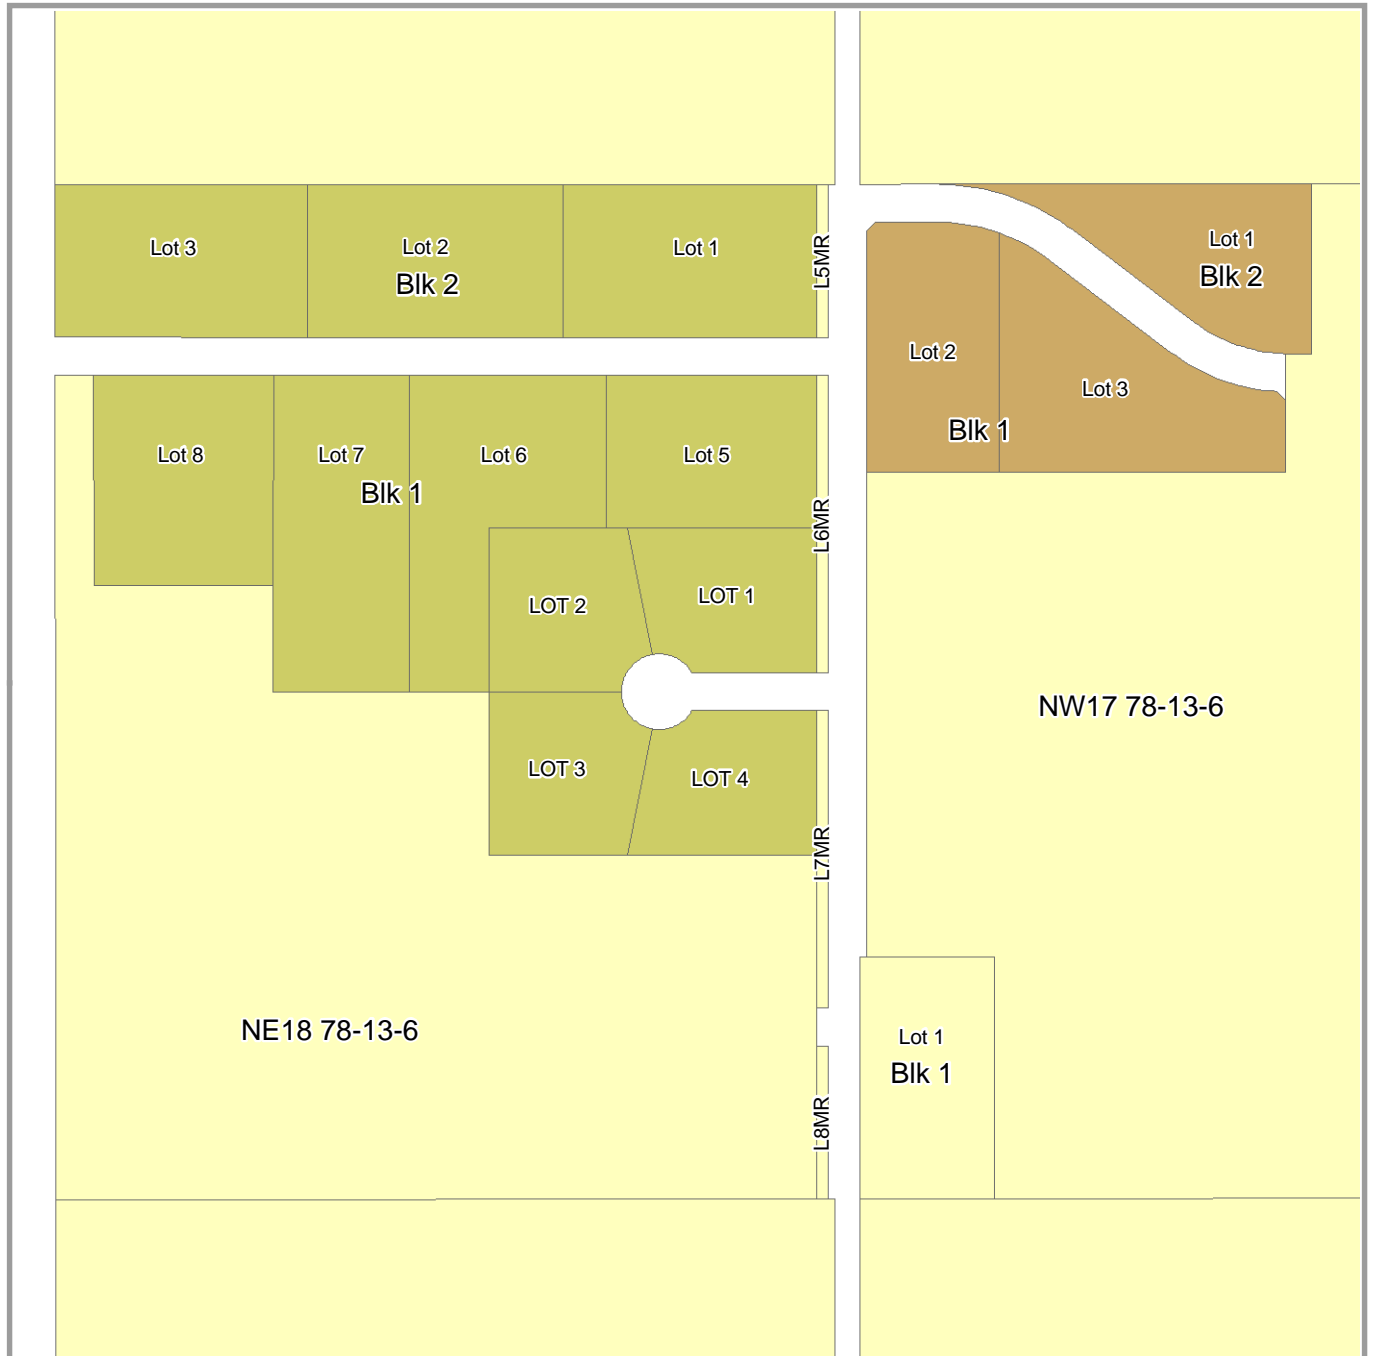

Saddle Hills County - Land Use District Map No. 8

Saddle Oak Estates & NW Sec 17 78-13 W6M

Land Use Bylaw Districts

 A Agriculture District	 CL Crown Land District
 CR1 Country Residential One District	 HR1 Hamlet Residential One District
 CR2 Country Residential Two District	 HR2 Hamlet Residential Two District
 RC Rural Commercial District	 HC Hamlet Commercial District
 RI Rural Industrial District	 HI Hamlet Industrial District

1:6,000

Produced by ISL Engineering and Land Services Ltd. for Saddle Hills County. © 2009
Base map compiled from Provincial Titles Mapping Digital Base, Spatial Data Warehouse Ltd.