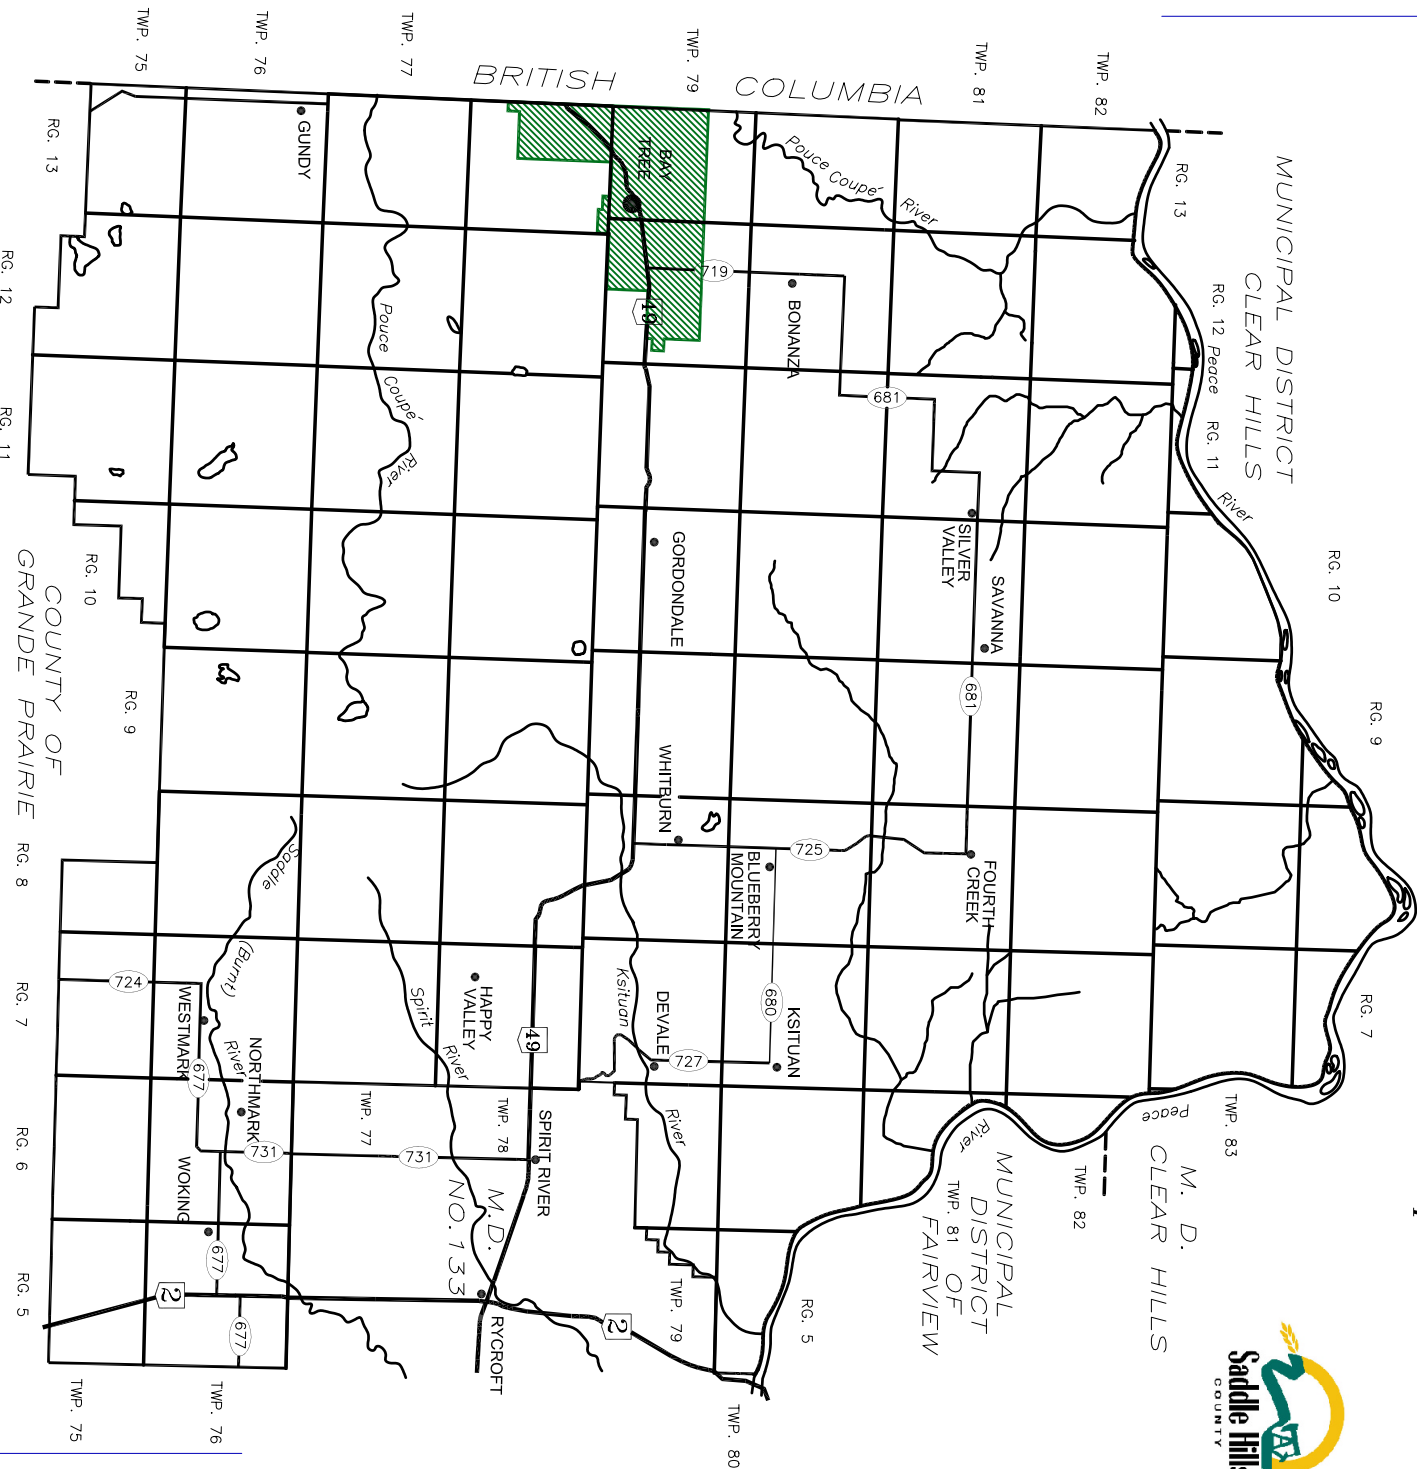

Bay Tree Area Structure Plan

Map 1 Location

Legend:
 Plan Area

ISL
Infrastructure Systems Ltd.

JUNE 2001